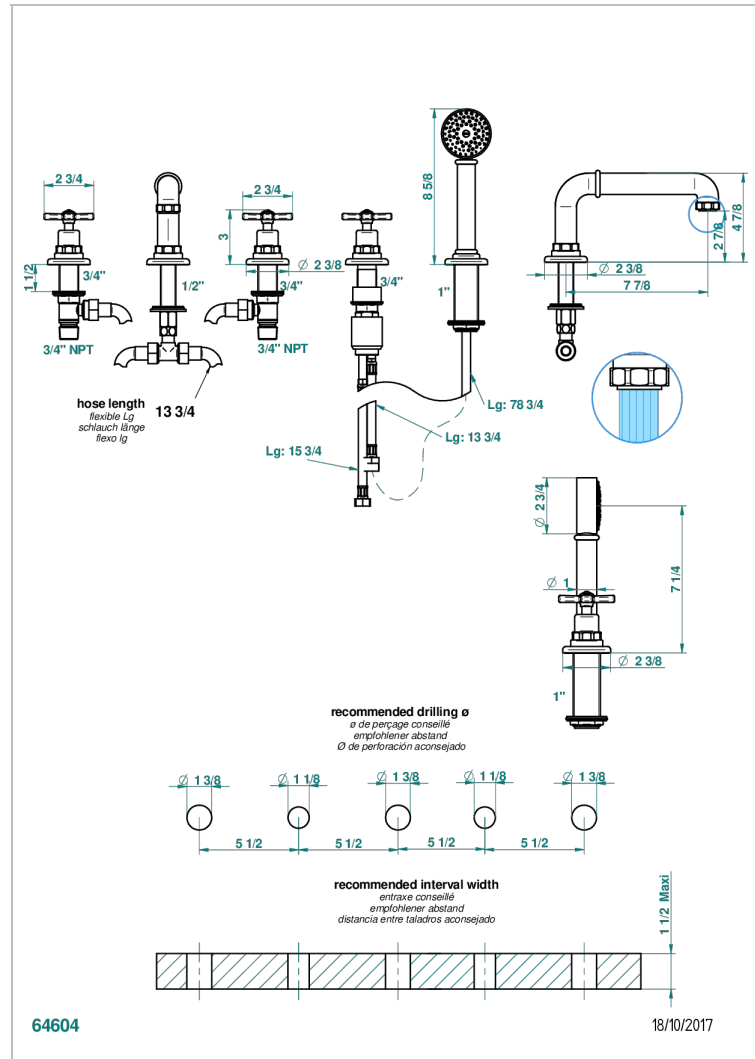

Roman tub set with 2 x 3/4" valves and rim mounted ceramic mixer with progressive cartridge and handshower

CHARACTERISTIC

- Saint-germain
- Roman tub set with 2 x 3/4" valves and rim mounted ceramic mixer with progressive cartridge and handshower