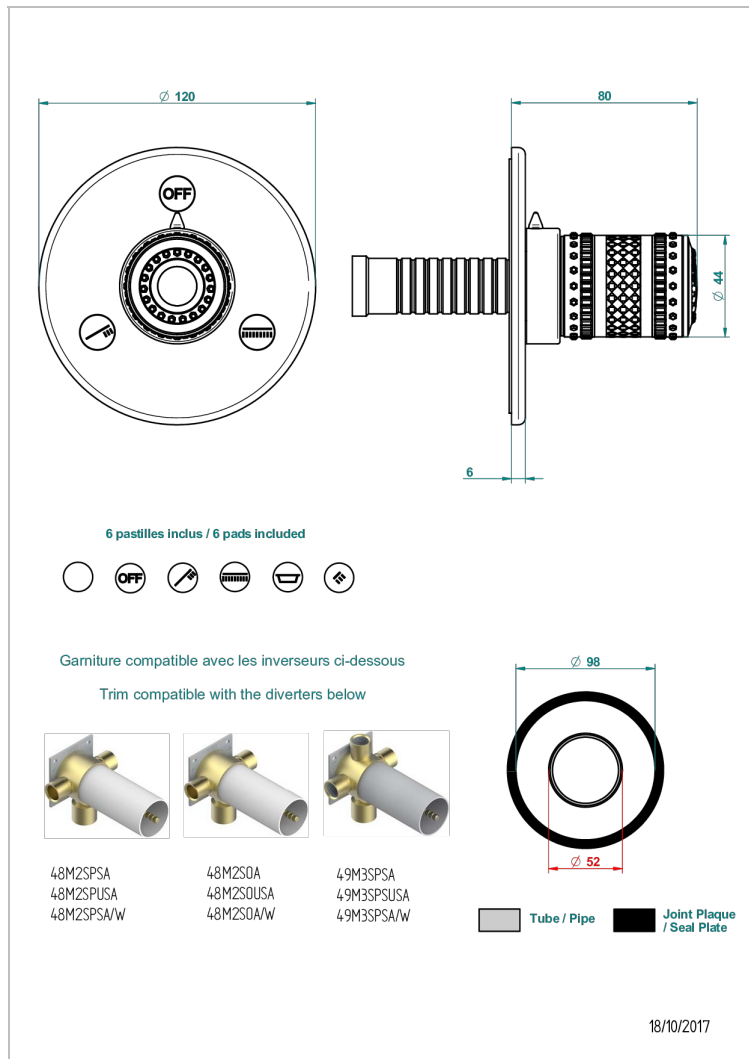

MONTE CARLO, GOLD PORCELAIN

U8B-48M2SB

Trim for wall mounted diverter - 2 ways ref.48M2 & 3 ways ref.49M3

CHARACTERISTIC

- Monte Carlo, gold porcelain
- Trim for wall mounted diverter - 2 ways ref.48M2 & 3 ways ref.49M3

RELATED SKU'S

- Ref. G00-48M2SOUSA Wall mounted 3-way diverter with ceramic cartridge for concealed installation- 1 inlet 3/4" and 2 outlets 1/2" without shared ports no stop position - no trim
- Ref. G00-48M2SPSUSA Wall mounted 3-way diverter with ceramic cartridge for concealed installation- 1 inlet 3/4" and 2 outlets 1/2" with positive top, no shared ports - no trim
- Ref. G00-49M3SPSUSA Wall mounted 4-way diverter with ceramic cartridge for concealed installation- 1 inlet 3/4" and 3 outlets 1/2" with positive top, no shared ports - no trim