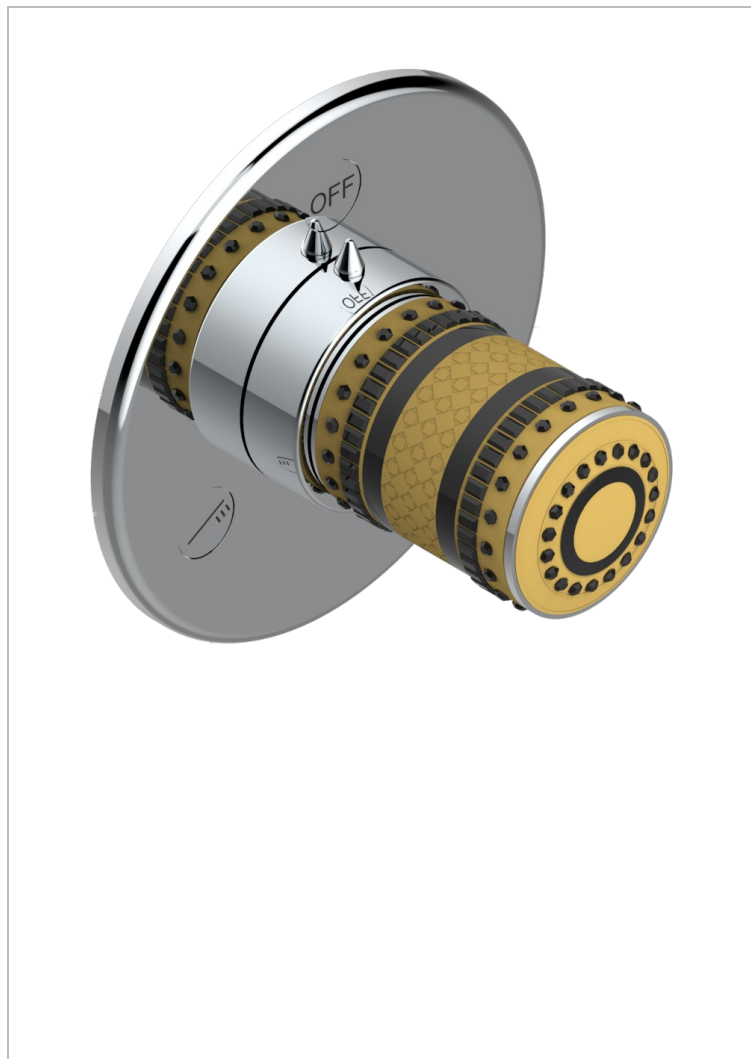

MONTE CARLO, GOLD PORCELAIN

U8B-48M2SB

Trim for wall mounted diverter - 2 ways ref.48M2 & 3 ways ref.49M3

CHARACTERISTIC

- Monte Carlo, gold porcelain
- Trim for wall mounted diverter - 2 ways ref.48M2 & 3 ways ref.49M3

RELATED SKU'S

- Ref. G00-48M2SOUSA Wall mounted 3-way diverter with ceramic cartridge for concealed installation- 1 inlet 3/4" and 2 outlets 1/2" without shared ports no stop position - no trim
- Ref. G00-48M2SPSUSA Wall mounted 3-way diverter with ceramic cartridge for concealed installation- 1 inlet 3/4" and 2 outlets 1/2" with positive top, no shared ports - no trim
- Ref. G00-49M3SPSUSA Wall mounted 4-way diverter with ceramic cartridge for concealed installation- 1 inlet 3/4" and 3 outlets 1/2" with positive top, no shared ports - no trim

AVAILABLE FINITIONS

Black ceram - D30
 Chrome polished - A02
 Chrome polished / gold polished - G02
 Copper antique matt, coated - H07
 Gold mat - F07
 Gold polished - F01

Light coated bronze - D01
 Matt chrome (American satin) - C02
 Matt nickel (American satin) - C01
 Nickel antique / Sovereign - H28
 Nickel polished - B01
 Soft gold - F30

Soft matt gold - F31