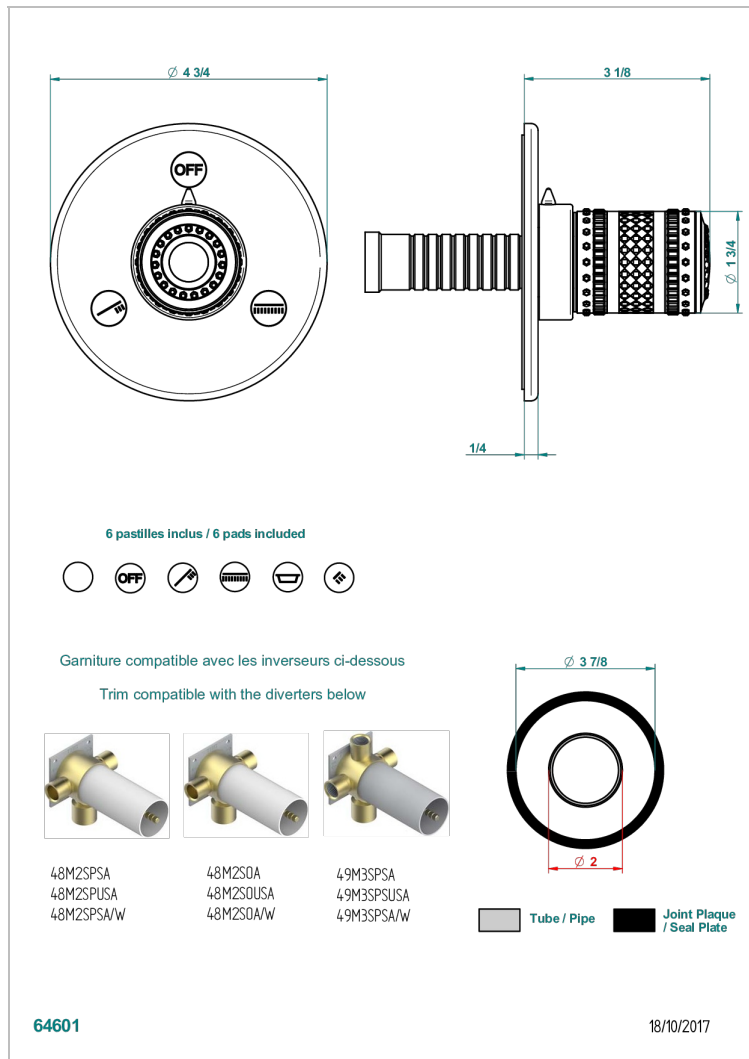

MONTE CARLO, GOLD PORCELAIN

U8B-48M2SB

Trim for wall mounted diverter - 2 ways ref.48M2 & 3 ways ref.49M3

CHARACTERISTIC

- Monte Carlo, gold porcelain
- Trim for wall mounted diverter - 2 ways ref.48M2 & 3 ways ref.49M3

RELATED SKU'S

- Ref. G00-48M2SOUSA Wall mounted 3-way diverter with ceramic cartridge for concealed installation- 1 inlet 3/4" and 2 outlets 1/2" without shared ports no stop position - no trim
- Ref. G00-48M2SPSUSA Wall mounted 3-way diverter with ceramic cartridge for concealed installation- 1 inlet 3/4" and 2 outlets 1/2" with positive top, no shared ports - no trim
- Ref. G00-49M3SPSUSA Wall mounted 4-way diverter with ceramic cartridge for concealed installation- 1 inlet 3/4" and 3 outlets 1/2" with positive top, no shared ports - no trim