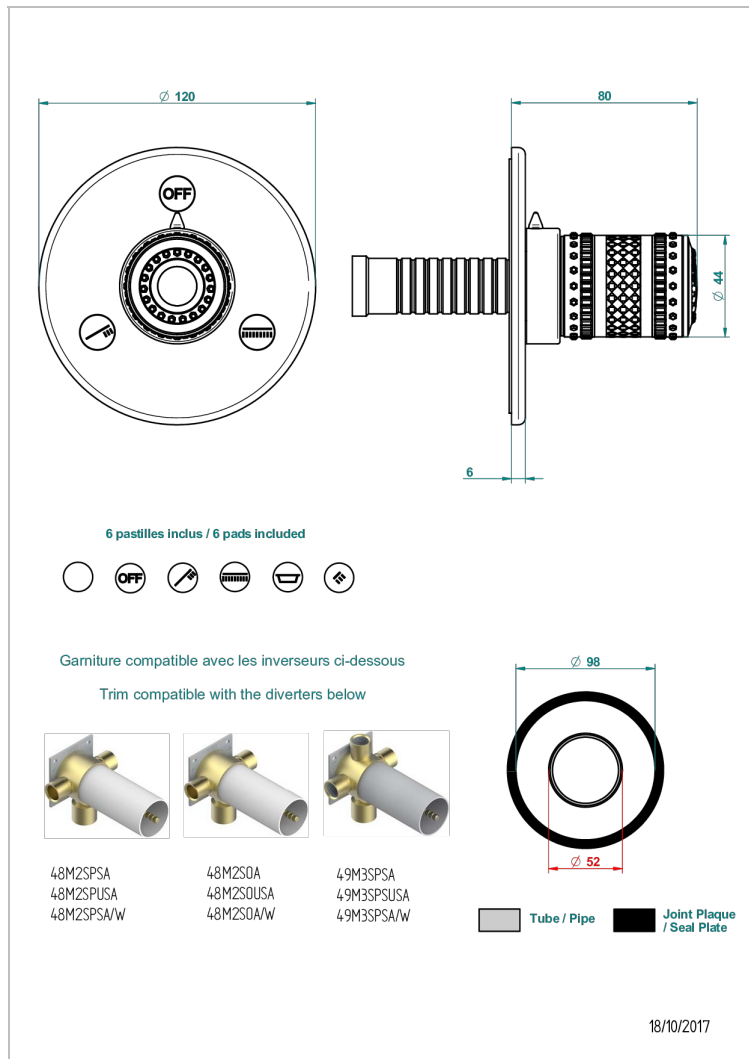

MONTE CARLO - PORCELANA DORADO

U8B-48M2SB

Trim for wall mounted diverter, 2 ways - ref. 48M2 and 3 ways - ref. 49M3

CARACTERÍSTICAS

- Monte Carlo - porcelana dorado
- Trim for wall mounted diverter, 2 ways - ref. 48M2 and 3 ways - ref. 49M3

PRODUCTOS RELACIONADOS

- Ref. G00-48M2SOA Wall mounted 3-way diverter with ceramic cartridge for concealed installation- 1 inlet 3/4" and 2 outlets 1/2" without stop position, without trim
- Ref. G00-48M2SPSA Wall mounted 3-way diverter with ceramic cartridge for concealed installation, 1 inlet 3/4" and 2 outlets 1/2" with stop position, without trim
- Ref. G00-49M3SPSA Wall mounted 4-way diverter with ceramic cartridge for concealed installation- 1 inlet 3/4" and 3 outlets 1/2" with stop position, without trim

Niquel viejo - H28