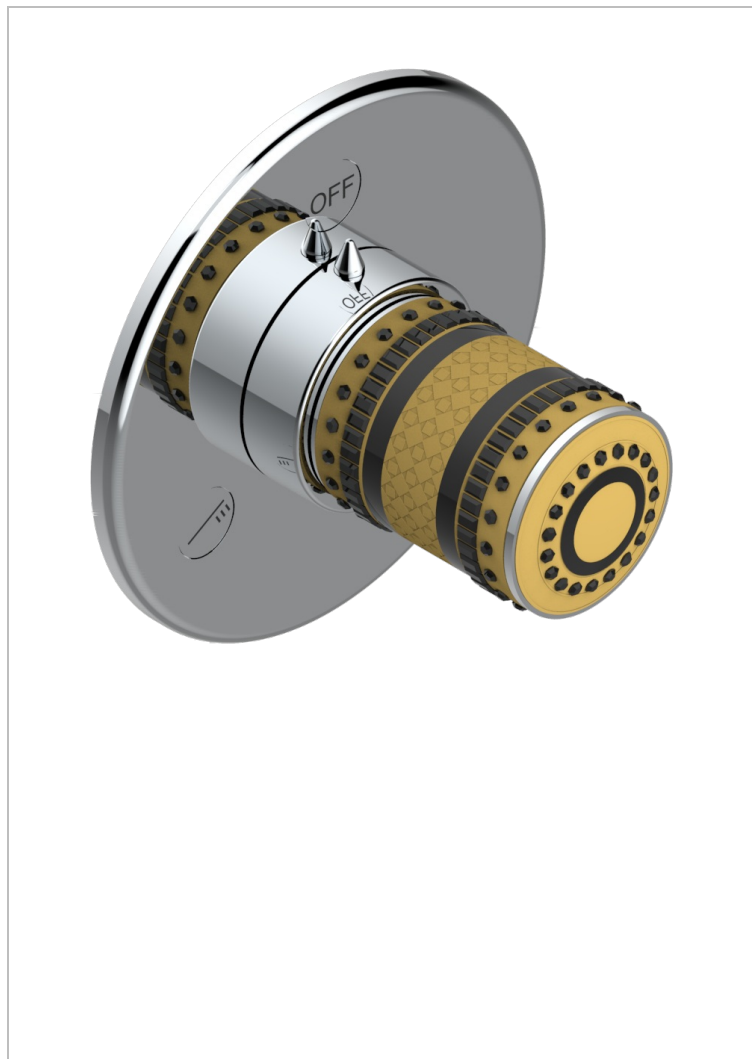

MONTE CARLO - PORCELANA DORADO

U8B-48M2SB

Trim for wall mounted diverter, 2 ways - ref. 48M2 and 3 ways - ref. 49M3

CARACTERÍSTICAS

- Monte Carlo - porcelana dorado
- Trim for wall mounted diverter, 2 ways - ref. 48M2 and 3 ways - ref. 49M3

PRODUCTOS RELACIONADOS

- Ref. G00-48M2SOA Wall mounted 3-way diverter with ceramic cartridge for concealed installation- 1 inlet 3/4" and 2 outlets 1/2" without stop position, without trim
- Ref. G00-48M2SPSA Wall mounted 3-way diverter with ceramic cartridge for concealed installation, 1 inlet 3/4" and 2 outlets 1/2" with stop position, without trim
- Ref. G00-49M3SPSA Wall mounted 4-way diverter with ceramic cartridge for concealed installation- 1 inlet 3/4" and 3 outlets 1/2" with stop position, without trim

ACABADOS DISPONIBLES

Bronce claro - D01
Cerámica negra mate - D30
Cobre viejo mate - H07
Cromo - A02
Cromo / dorado - G02
Cromo mate - C02

Dorado - F01
Dorado mate - F07
Dorado pálido - F30
Dorado pálido mate (sin barniz) - F31
Niquel - B01
Niquel mate - C01

Niquel viejo - H28