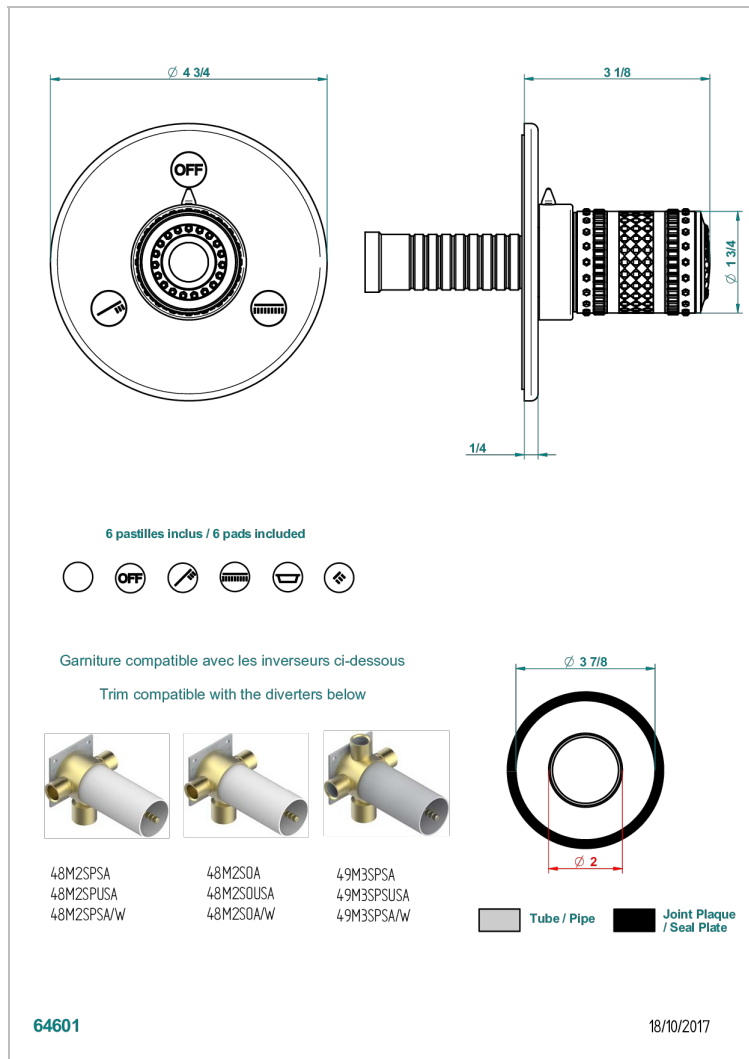

MONTE CARLO - PORCELANA DORADO

U8B-48M2SB

Trim for wall mounted diverter, 2 ways - ref. 48M2 and 3 ways - ref. 49M3

CARACTERÍSTICAS

- Monte Carlo - porcelana dorado
- Trim for wall mounted diverter, 2 ways - ref. 48M2 and 3 ways - ref. 49M3

PRODUCTOS RELACIONADOS

- Ref. G00-48M2SOA Wall mounted 3-way diverter with ceramic cartridge for concealed installation- 1 inlet 3/4" and 2 outlets 1/2" without stop position, without trim
- Ref. G00-48M2SPSA Wall mounted 3-way diverter with ceramic cartridge for concealed installation, 1 inlet 3/4" and 2 outlets 1/2" with stop position, without trim
- Ref. G00-49M3SPSA Wall mounted 4-way diverter with ceramic cartridge for concealed installation- 1 inlet 3/4" and 3 outlets 1/2" with stop position, without trim

Niquel viejo - H28