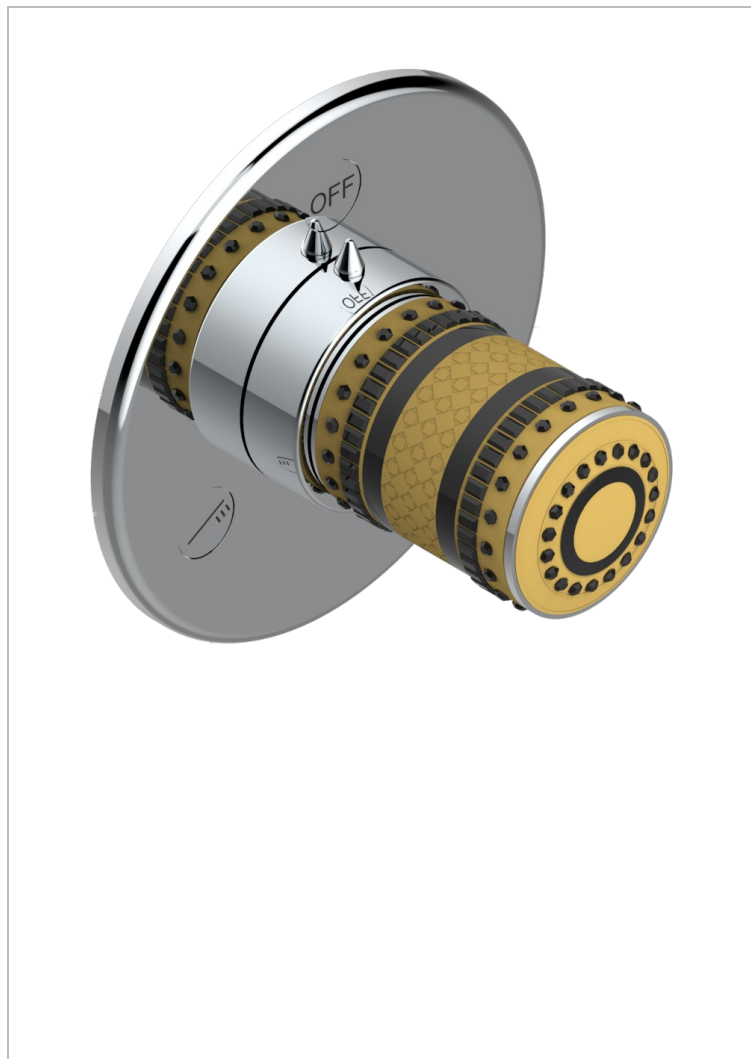

MONTE CARLO - PORCELANA DORADO

U8B-48M2SB

Trim for wall mounted diverter, 2 ways - ref. 48M2 and 3 ways - ref. 49M3

CARACTERÍSTICAS

- Monte Carlo - porcelana dorado
- Trim for wall mounted diverter, 2 ways - ref. 48M2 and 3 ways - ref. 49M3

PRODUCTOS RELACIONADOS

- Ref. G00-48M2SOA Wall mounted 3-way diverter with ceramic cartridge for concealed installation- 1 inlet 3/4" and 2 outlets 1/2" without stop position, without trim
- Ref. G00-48M2SPSA Wall mounted 3-way diverter with ceramic cartridge for concealed installation, 1 inlet 3/4" and 2 outlets 1/2" with stop position, without trim
- Ref. G00-49M3SPSA Wall mounted 4-way diverter with ceramic cartridge for concealed installation- 1 inlet 3/4" and 3 outlets 1/2" with stop position, without trim

ACABADOS DISPONIBLES

Bronce claro - D01
Cerámica negra mate - D30
Cobre viejo mate - H07
Cromo - A02
Cromo / dorado - G02
Cromo mate - C02

Dorado - F01
Dorado mate - F07
Dorado pálido - F30
Dorado pálido mate (sin barniz) - F31
Niquel - B01
Niquel mate - C01

Niquel viejo - H28