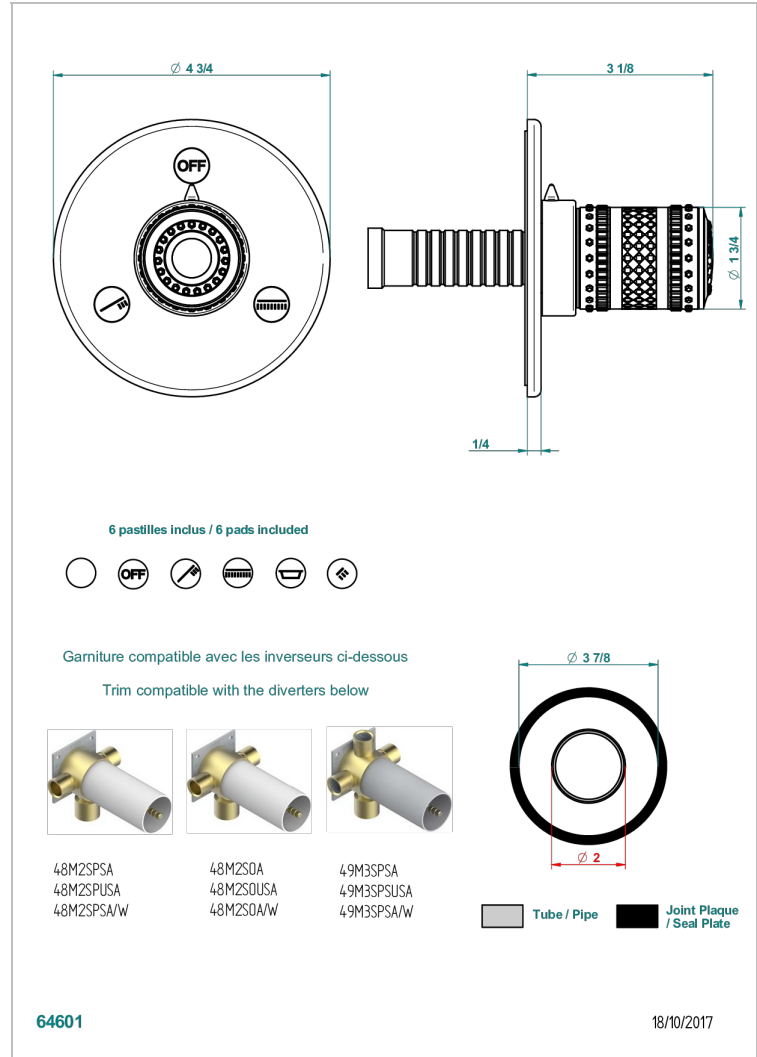

# MONTE CARLO, GOLD PORCELAIN

U8B-48M2SB

Trim for wall mounted diverter, 2 ways - ref. 48M2 and 3 ways - ref. 49M3

## CHARACTERISTIC

- Monte Carlo, gold porcelain
- Trim for wall mounted diverter, 2 ways - ref. 48M2 and 3 ways - ref. 49M3

## RELATED SKU'S

- Ref. G00-48M2SOA Wall mounted 3-way diverter with ceramic cartridge for concealed installation- 1 inlet 3/4" and 2 outlets 1/2" without stop position, without trim
- Ref. G00-48M2SPSA Wall mounted 3-way diverter with ceramic cartridge for concealed installation, 1 inlet 3/4" and 2 outlets 1/2" with stop position, without trim
- Ref. G00-49M3SPSA Wall mounted 4-way diverter with ceramic cartridge for concealed installation- 1 inlet 3/4" and 3 outlets 1/2" with stop position, without trim