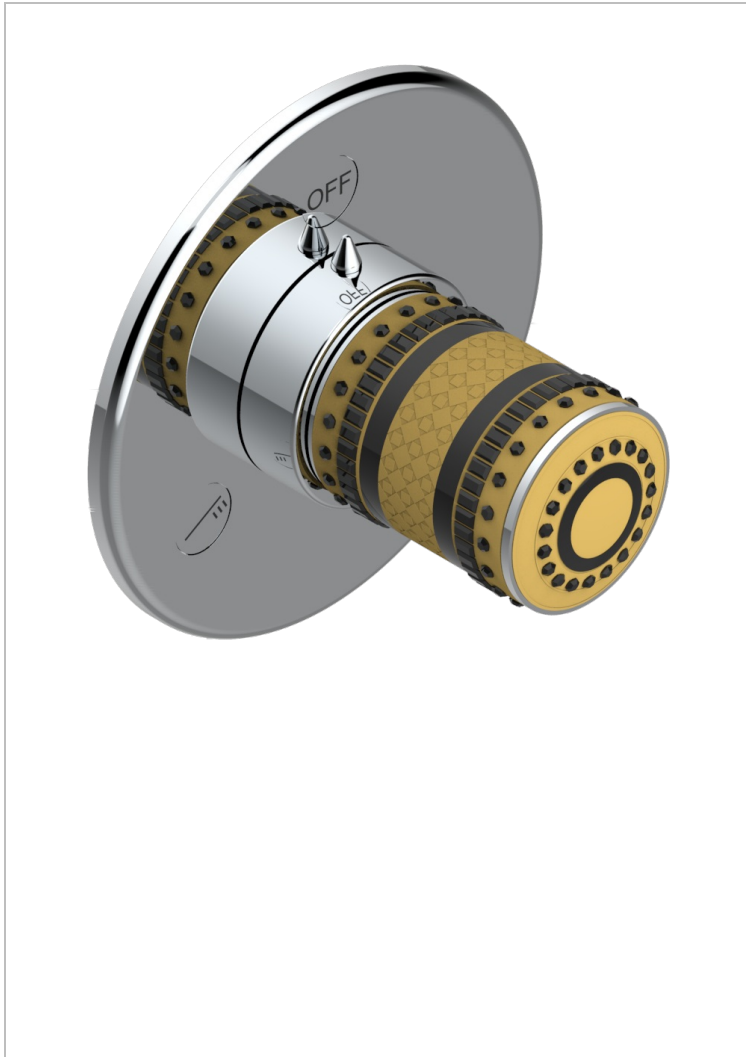

# MONTE CARLO, GOLD PORCELAIN

U8B-48M2SB

Trim for wall mounted diverter, 2 ways - ref. 48M2 and 3 ways - ref. 49M3

## CHARACTERISTIC

- Monte Carlo, gold porcelain
- Trim for wall mounted diverter, 2 ways - ref. 48M2 and 3 ways - ref. 49M3

## RELATED SKU'S

- Ref. G00-48M2SOA Wall mounted 3-way diverter with ceramic cartridge for concealed installation- 1 inlet 3/4" and 2 outlets 1/2" without stop position, without trim
- Ref. G00-48M2SPSA Wall mounted 3-way diverter with ceramic cartridge for concealed installation, 1 inlet 3/4" and 2 outlets 1/2" with stop position, without trim
- Ref. G00-49M3SPSA Wall mounted 4-way diverter with ceramic cartridge for concealed installation- 1 inlet 3/4" and 3 outlets 1/2" with stop position, without trim

Varnished matt antique red copper (color finish) - H07