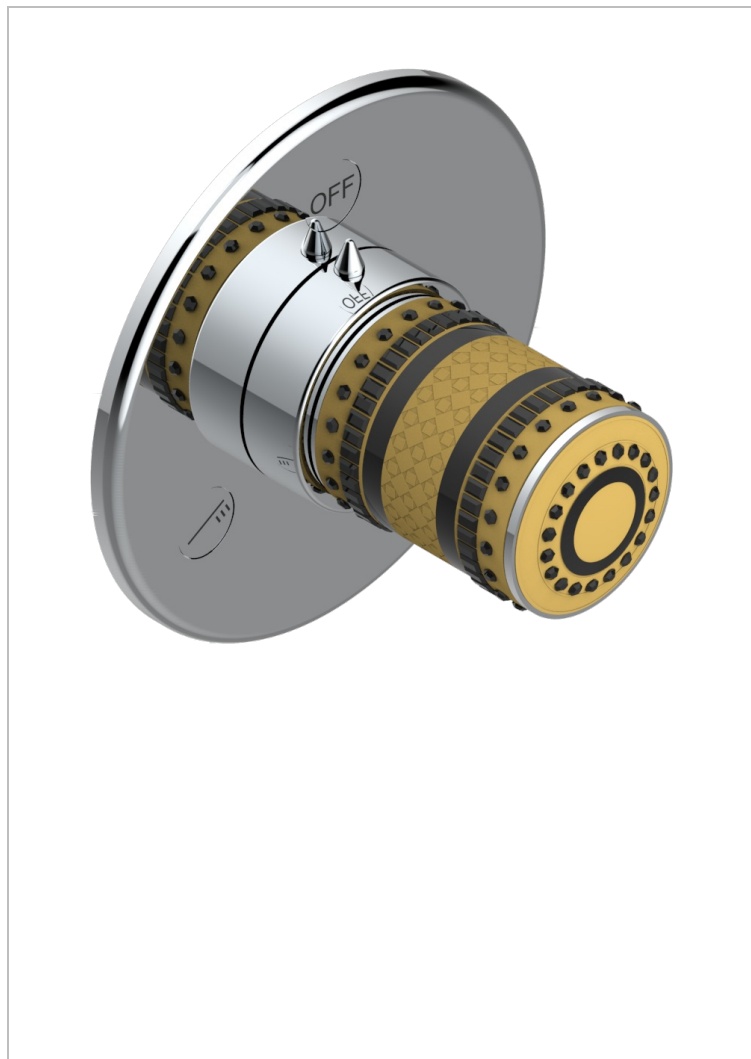

MONTE CARLO, GOLD PORCELAIN

U8B-48M2SB

Trim for wall mounted diverter, 2 ways - ref. 48M2 and 3 ways - ref. 49M3

CHARACTERISTIC

- Monte Carlo, gold porcelain
- Trim for wall mounted diverter, 2 ways - ref. 48M2 and 3 ways - ref. 49M3

RELATED SKU'S

- Ref. G00-48M2SOA Wall mounted 3-way diverter with ceramic cartridge for concealed installation- 1 inlet 3/4" and 2 outlets 1/2" without stop position, without trim
- Ref. G00-48M2SPSA Wall mounted 3-way diverter with ceramic cartridge for concealed installation, 1 inlet 3/4" and 2 outlets 1/2" with stop position, without trim
- Ref. G00-49M3SPSA Wall mounted 4-way diverter with ceramic cartridge for concealed installation- 1 inlet 3/4" and 3 outlets 1/2" with stop position, without trim

AVAILABLE FINITIONS

Antique nickel - H28
Black ceram - D30
Lacquered light bronze - D01
Matt chrome - C02
Matt gold - F07
Matt nickel (color finish) - C01

Polished chrome (color finish) - A02
Polished chrome / Polished gold (color finish) - G02
Polished gold (color finish) - F01
Polished nickel - B01
Soft gold - F30
Soft matt gold - F31

Varnished matt antique red copper (color finish) - H07