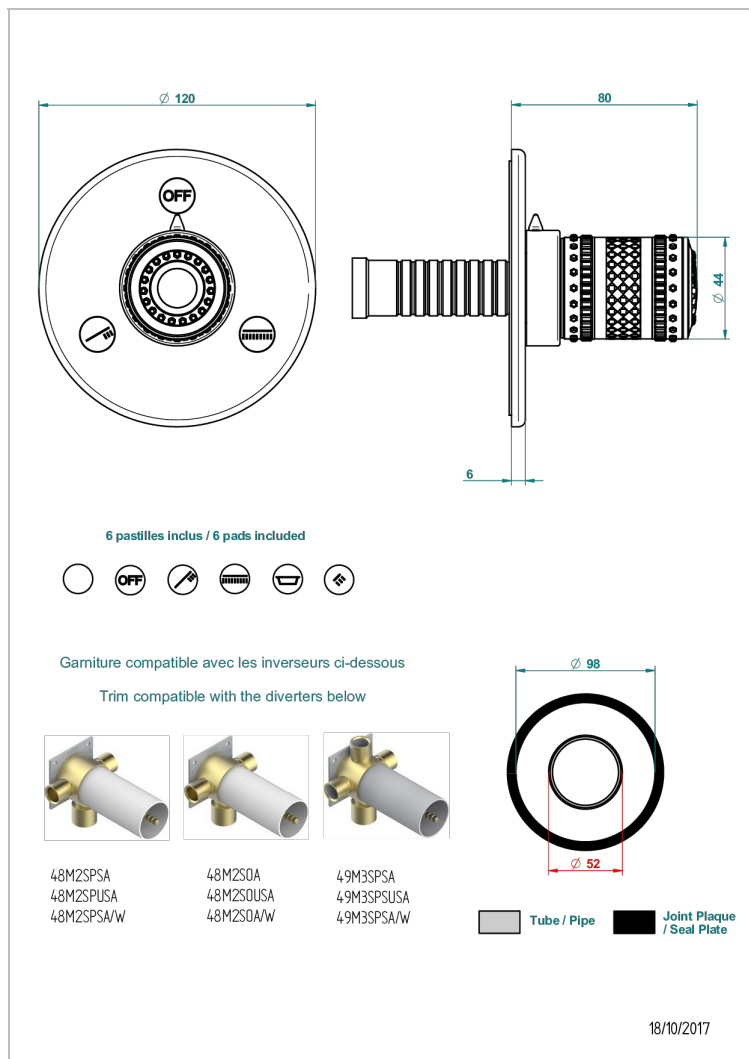

MONTE CARLO, GOLD PORCELAIN

U8B-48M2SB

Trim for wall mounted diverter, 2 ways - ref. 48M2 and 3 ways - ref. 49M3

CHARACTERISTIC

- Monte Carlo, gold porcelain
- Trim for wall mounted diverter, 2 ways - ref. 48M2 and 3 ways - ref. 49M3

RELATED SKU'S

- Ref. G00-48M2SOA Wall mounted 3-way diverter with ceramic cartridge for concealed installation- 1 inlet 3/4" and 2 outlets 1/2" without stop position, without trim
- Ref. G00-48M2SPSA Wall mounted 3-way diverter with ceramic cartridge for concealed installation, 1 inlet 3/4" and 2 outlets 1/2" with stop position, without trim
- Ref. G00-49M3SPSA Wall mounted 4-way diverter with ceramic cartridge for concealed installation- 1 inlet 3/4" and 3 outlets 1/2" with stop position, without trim

AVAILABLE FINITIONS

Antique nickel - H28
Black ceram - D30
Lacquered light bronze - D01
Matt chrome - C02
Matt gold - F07
Matt nickel (color finish) - C01

Polished chrome (color finish) - A02
Polished chrome / Polished gold (color finish) - G02
Polished gold (color finish) - F01
Polished nickel - B01
Soft gold - F30
Soft matt gold - F31

Varnished matt antique red copper (color finish) - H07