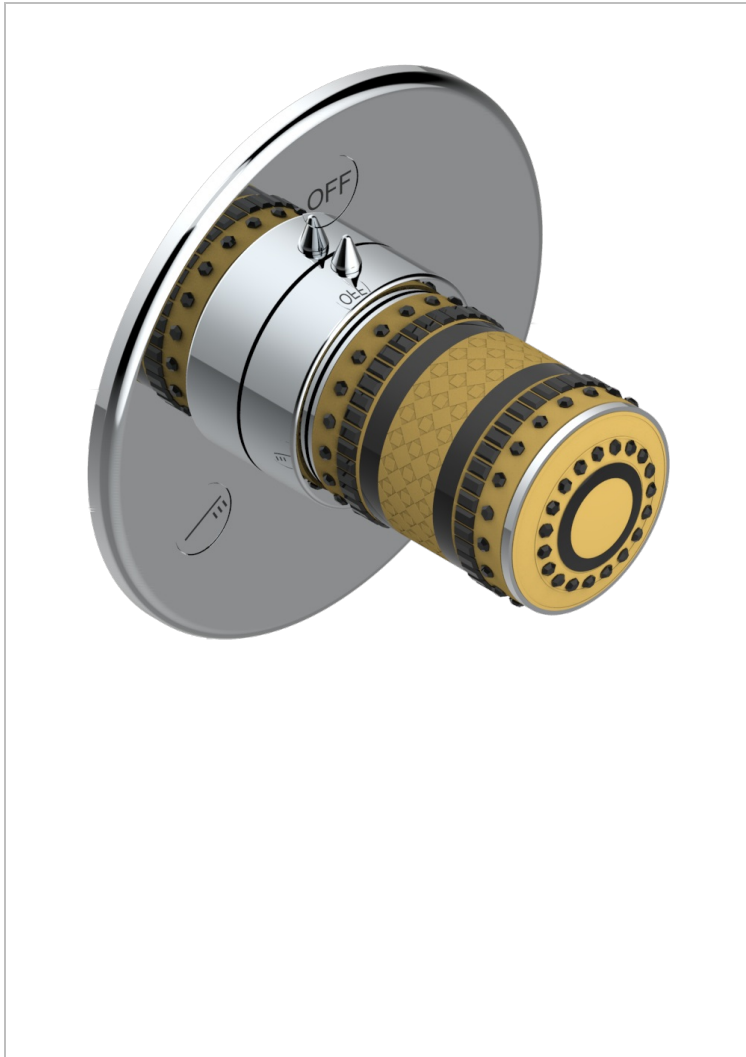

MONTE CARLO, GOLD PORCELAIN

U8B-48M2SB

Trim for wall mounted diverter, 2 ways - ref. 48M2 and 3 ways - ref. 49M3

CHARACTERISTIC

- Monte Carlo, gold porcelain
- Trim for wall mounted diverter, 2 ways - ref. 48M2 and 3 ways - ref. 49M3

RELATED SKU'S

- Ref. G00-48M2SOA Wall mounted 3-way diverter with ceramic cartridge for concealed installation- 1 inlet 3/4" and 2 outlets 1/2" without stop position, without trim
- Ref. G00-48M2SPSA Wall mounted 3-way diverter with ceramic cartridge for concealed installation, 1 inlet 3/4" and 2 outlets 1/2" with stop position, without trim
- Ref. G00-49M3SPSA Wall mounted 4-way diverter with ceramic cartridge for concealed installation- 1 inlet 3/4" and 3 outlets 1/2" with stop position, without trim

AVAILABLE FINITIONS

Antique nickel - H28
Black ceram - D30
Lacquered light bronze - D01
Matt chrome - C02
Matt gold - F07
Matt nickel (color finish) - C01

Polished chrome (color finish) - A02
Polished chrome / Polished gold (color finish) - G02
Polished gold (color finish) - F01
Polished nickel - B01
Soft gold - F30
Soft matt gold - F31

Varnished matt antique red copper (color finish) - H07