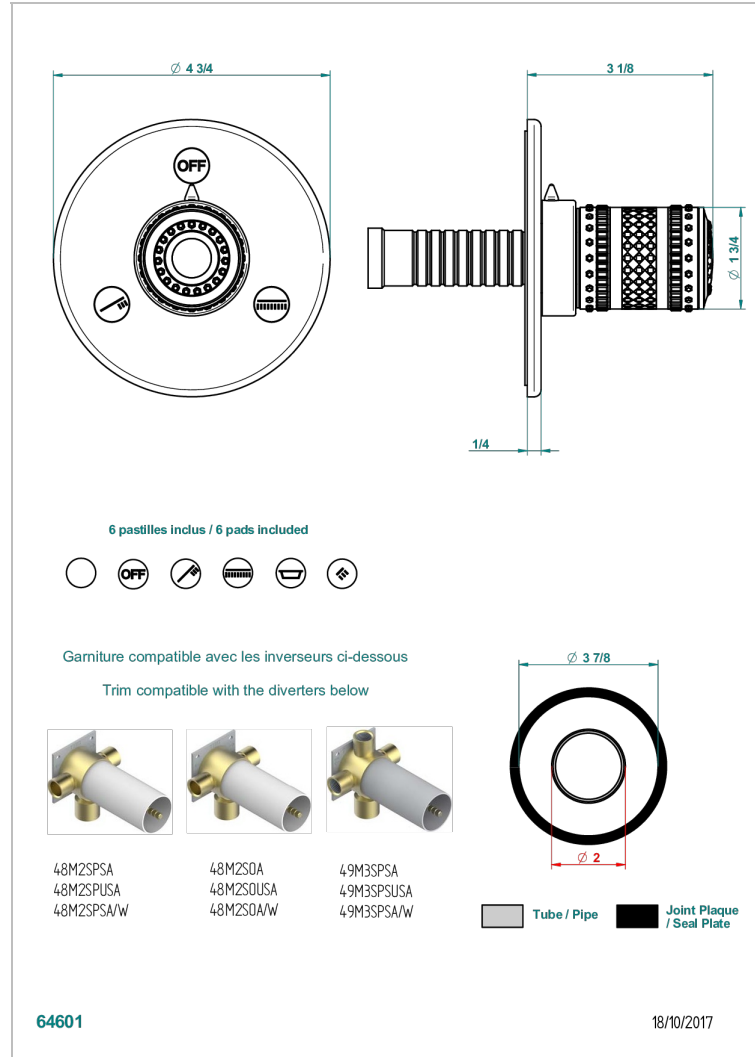

MONTE CARLO, GOLD PORCELAIN

U8B-48M2SB

Trim for wall mounted diverter, 2 ways - ref. 48M2 and 3 ways - ref. 49M3

CHARACTERISTIC

- Monte Carlo, gold porcelain
- Trim for wall mounted diverter, 2 ways - ref. 48M2 and 3 ways - ref. 49M3

RELATED SKU'S

- Ref. G00-48M2SOA Wall mounted 3-way diverter with ceramic cartridge for concealed installation- 1 inlet 3/4" and 2 outlets 1/2" without stop position, without trim
- Ref. G00-48M2SPSA Wall mounted 3-way diverter with ceramic cartridge for concealed installation, 1 inlet 3/4" and 2 outlets 1/2" with stop position, without trim
- Ref. G00-49M3SPSA Wall mounted 4-way diverter with ceramic cartridge for concealed installation- 1 inlet 3/4" and 3 outlets 1/2" with stop position, without trim

Varnished matt antique red copper (color finish) - H07