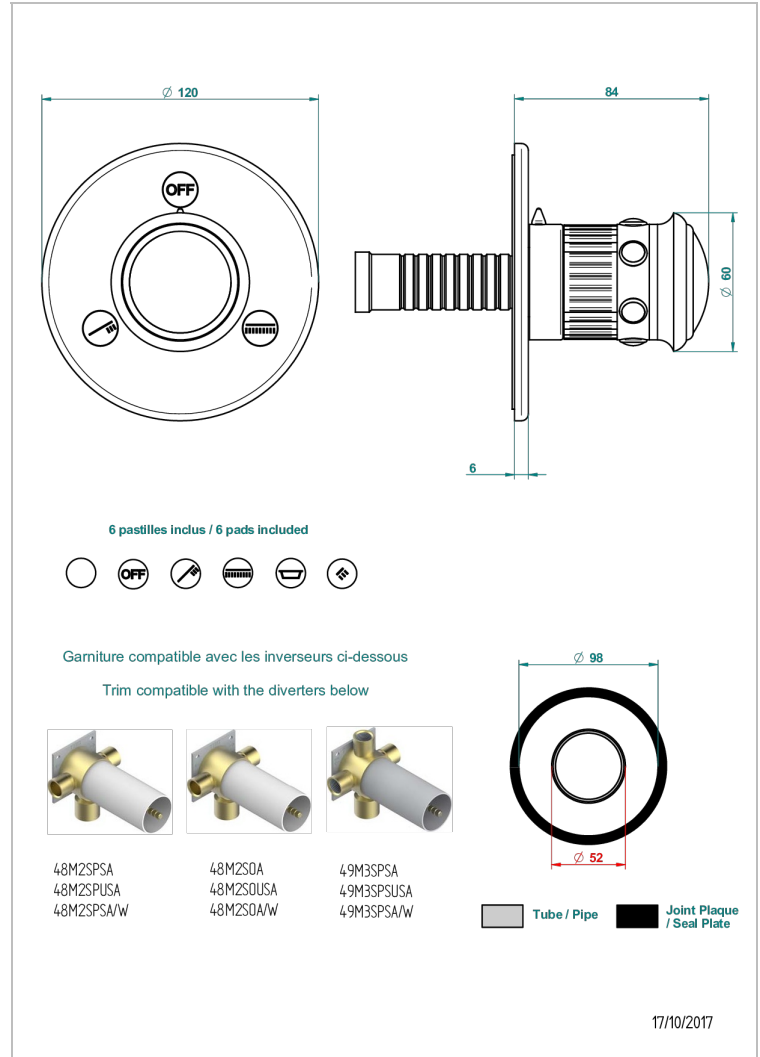

TROCADERO LAPIS LAZULI

U7B-48M2SB

Trim for wall mounted diverter - 2 ways ref.48M2 & 3 ways ref.49M3

CHARACTERISTIC

- Trocadéro Lapis Lazuli
- Trim for wall mounted diverter - 2 ways ref.48M2 & 3 ways ref.49M3

RELATED SKU'S

- Ref. G00-48M2SOUSA Wall mounted 3-way diverter with ceramic cartridge for concealed installation- 1 inlet 3/4" and 2 outlets 1/2" without shared ports no stop position - no trim
- Ref. G00-48M2SPSUSA Wall mounted 3-way diverter with ceramic cartridge for concealed installation- 1 inlet 3/4" and 2 outlets 1/2" with positive top, no shared ports - no trim
- Ref. G00-49M3SPSUSA Wall mounted 4-way diverter with ceramic cartridge for concealed installation- 1 inlet 3/4" and 3 outlets 1/2" with positive top, no shared ports - no trim