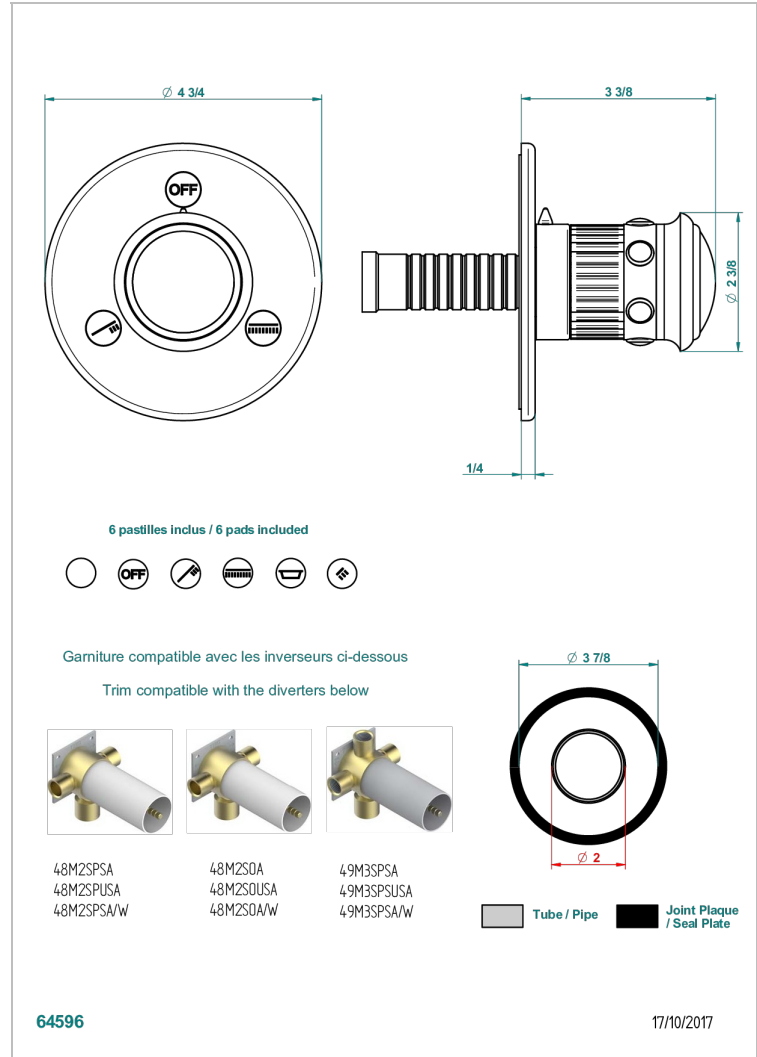

TROCADERO LAPIS LAZULI

U7B-48M2SB

Trim for wall mounted diverter - 2 ways ref.48M2 & 3 ways ref.49M3

CHARACTERISTIC

- Trocadero Lapis Lazuli
- Trim for wall mounted diverter - 2 ways ref.48M2 & 3 ways ref.49M3

RELATED SKU'S

- Ref. G00-48M2SOUSA Wall mounted 3-way diverter with ceramic cartridge for concealed installation- 1 inlet $\frac{3}{4}$ " and 2 outlets $\frac{1}{2}$ " without shared ports no stop position - no trim
- Ref. G00-48M2SPSUSA Wall mounted 3-way diverter with ceramic cartridge for concealed installation- 1 inlet $\frac{3}{4}$ " and 2 outlets $\frac{1}{2}$ " with positive top, no shared ports - no trim
- Ref. G00-49M3SPSUSA Wall mounted 4-way diverter with ceramic cartridge for concealed installation- 1 inlet $\frac{3}{4}$ " and 3 outlets $\frac{1}{2}$ " with positive top, no shared ports - no trim