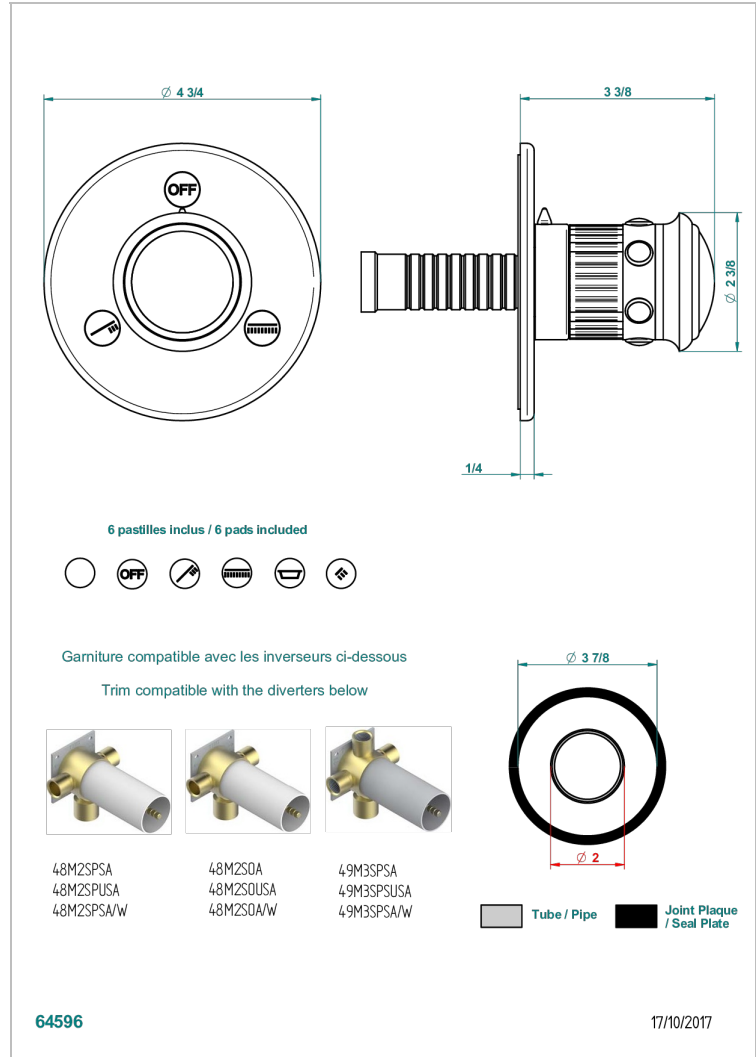

# TROCADERO LAPIS LAZULI

U7B-48M2SB

Trim for wall mounted diverter, 2 ways - ref. 48M2 and 3 ways - ref. 49M3

## CHARACTERISTIC

- Trocadéro Lapis Lazuli
- Trim for wall mounted diverter, 2 ways - ref. 48M2 and 3 ways - ref. 49M3

## RELATED SKU'S

- Ref. G00-48M2SOA Wall mounted 3-way diverter with ceramic cartridge for concealed installation- 1 inlet 3/4" and 2 outlets 1/2" without stop position, without trim
- Ref. G00-48M2SPSA Wall mounted 3-way diverter with ceramic cartridge for concealed installation, 1 inlet 3/4" and 2 outlets 1/2" with stop position, without trim
- Ref. G00-49M3SPSA Wall mounted 4-way diverter with ceramic cartridge for concealed installation- 1 inlet 3/4" and 3 outlets 1/2" with stop position, without trim