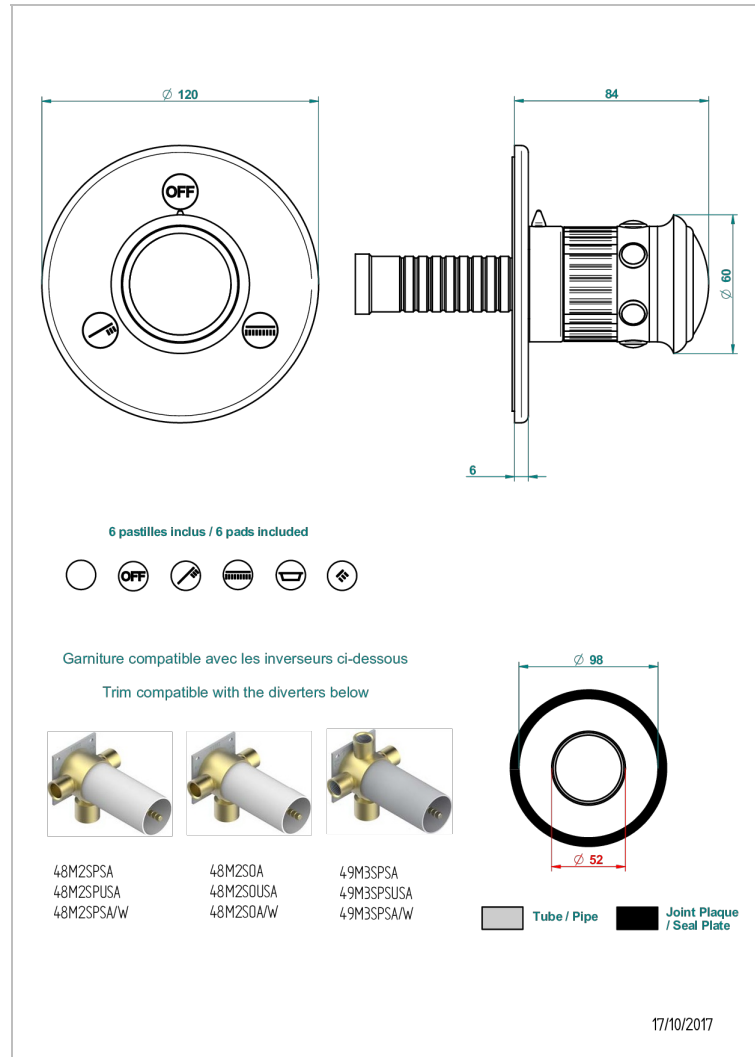

TROCADERO С ЛАЗУРИТОМ

U7B-48M2SB

Trim for wall mounted diverter, 2 ways - ref. 48M2 and 3 ways - ref. 49M3

THG[®]
PARIS

ХАРАКТЕРИСТИКИ

- Trocadéro с лазуритом
- Trim for wall mounted diverter, 2 ways - ref. 48M2 and 3 ways - ref. 49M3

СВЯЗАННЫЕ ТОВАРНЫЕ ПОЗИЦИИ

- Ref. G00-48M2SOA Wall mounted 3-way diverter with ceramic cartridge for concealed installation- 1 inlet 3/4" and 2 outlets 1/2" without stop position, without trim
- Ref. G00-48M2SPSA Wall mounted 3-way diverter with ceramic cartridge for concealed installation, 1 inlet 3/4" and 2 outlets 1/2" with stop position, without trim
- Ref. G00-49M3SPSA Wall mounted 4-way diverter with ceramic cartridge for concealed installation- 1 inlet 3/4" and 3 outlets 1/2" with stop position, without trim