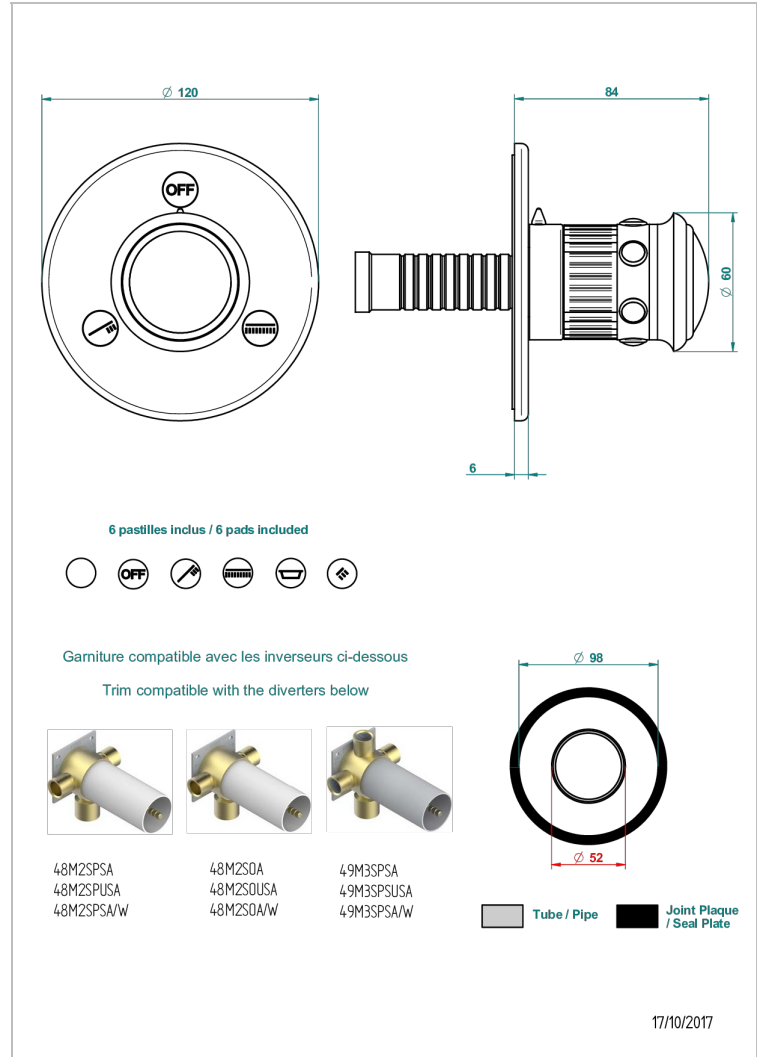

TROCADERO LAPIS LAZULI

U7B-48M2SB

Trim for wall mounted diverter, 2 ways - ref. 48M2 and 3 ways - ref. 49M3

CHARACTERISTIC

- Trocadéro Lapis Lazuli
- Trim for wall mounted diverter, 2 ways - ref. 48M2 and 3 ways - ref. 49M3

RELATED SKU'S

- Ref. G00-48M2SOA Wall mounted 3-way diverter with ceramic cartridge for concealed installation- 1 inlet 3/4" and 2 outlets 1/2" without stop position, without trim
- Ref. G00-48M2SPSA Wall mounted 3-way diverter with ceramic cartridge for concealed installation, 1 inlet 3/4" and 2 outlets 1/2" with stop position, without trim
- Ref. G00-49M3SPSA Wall mounted 4-way diverter with ceramic cartridge for concealed installation- 1 inlet 3/4" and 3 outlets 1/2" with stop position, without trim