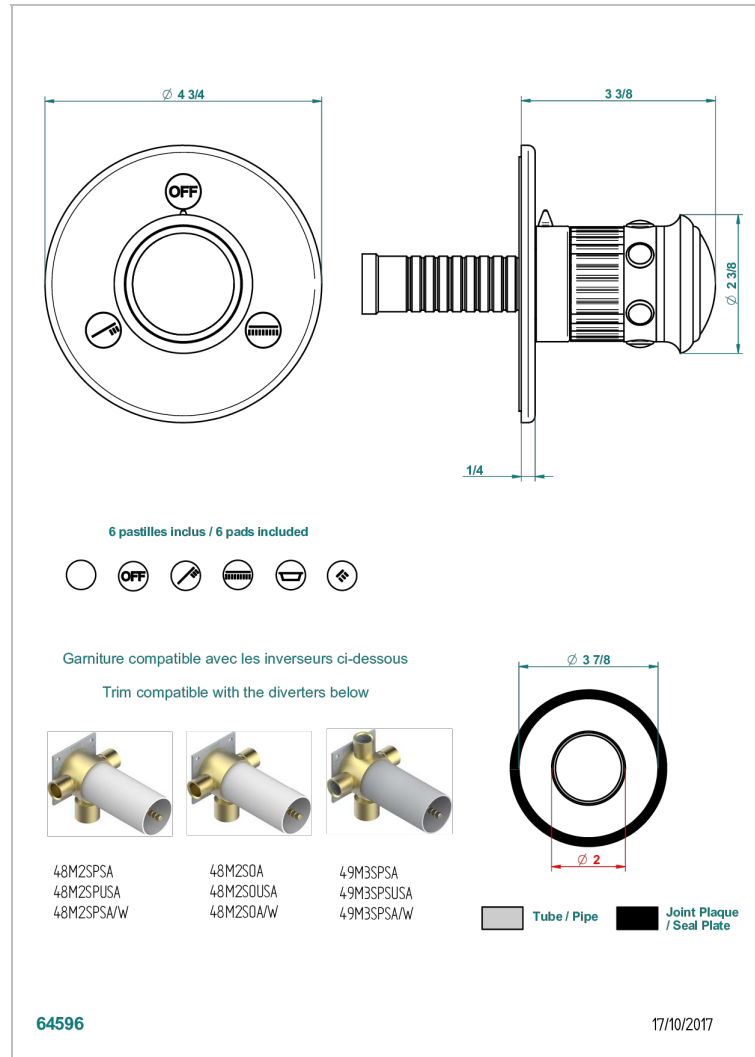

# TROCADERO С ЛАЗУРИТОМ

U7B-48M2SB

Trim for wall mounted diverter, 2 ways - ref. 48M2 and 3 ways - ref. 49M3

THG<sup>®</sup>  
PARIS

## ХАРАКТЕРИСТИКИ

- Trocadéro с лазуритом
- Trim for wall mounted diverter, 2 ways - ref. 48M2 and 3 ways - ref. 49M3

## СВЯЗАННЫЕ ТОВАРНЫЕ ПОЗИЦИИ

- Ref. G00-48M2SOA Wall mounted 3-way diverter with ceramic cartridge for concealed installation- 1 inlet 3/4" and 2 outlets 1/2" without stop position, without trim
- Ref. G00-48M2SPSA Wall mounted 3-way diverter with ceramic cartridge for concealed installation, 1 inlet 3/4" and 2 outlets 1/2" with stop position, without trim
- Ref. G00-49M3SPSA Wall mounted 4-way diverter with ceramic cartridge for concealed installation- 1 inlet 3/4" and 3 outlets 1/2" with stop position, without trim