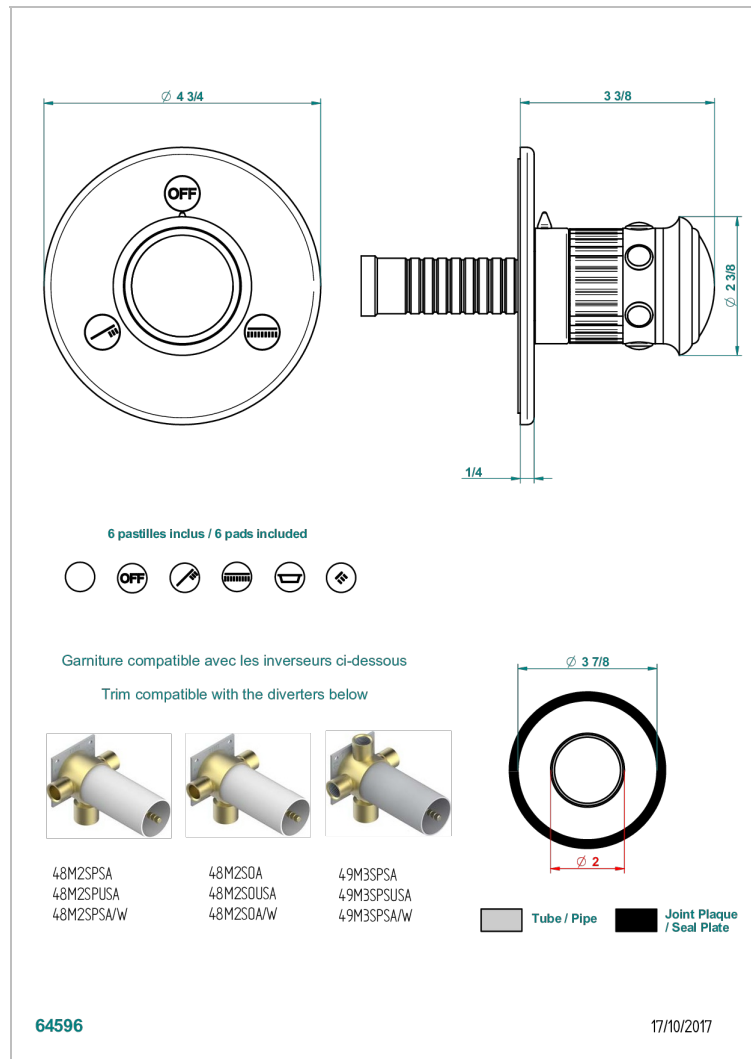

# TROCADERO LAPIS LAZULI

U7B-48M2SB

Trim for wall mounted diverter, 2 ways - ref. 48M2 and 3 ways - ref. 49M3

## CHARACTERISTIC

- Trocadéro Lapis Lazuli
- Trim for wall mounted diverter, 2 ways - ref. 48M2 and 3 ways - ref. 49M3

## RELATED SKU'S

- Ref. G00-48M2SOA Wall mounted 3-way diverter with ceramic cartridge for concealed installation- 1 inlet 3/4" and 2 outlets 1/2" without stop position, without trim
- Ref. G00-48M2SPSA Wall mounted 3-way diverter with ceramic cartridge for concealed installation, 1 inlet 3/4" and 2 outlets 1/2" with stop position, without trim
- Ref. G00-49M3SPSA Wall mounted 4-way diverter with ceramic cartridge for concealed installation- 1 inlet 3/4" and 3 outlets 1/2" with stop position, without trim