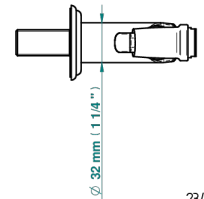

Wc douche set including: trigger spray, reinforced hose (1.25m), and wall outlet with integrated elbow with safety stopper

64587

23/03/2021

CHARACTERISTIC

- ACS : 19ACCLY406

STANDARDS

TECHNICAL SPECS

- Recommandé : 3 bars (max. 5 bars) - Advised : 43,5 psi (max. 72 psi)
- 15 l/min à 3 bars (4 gpm at 43.5 psi)