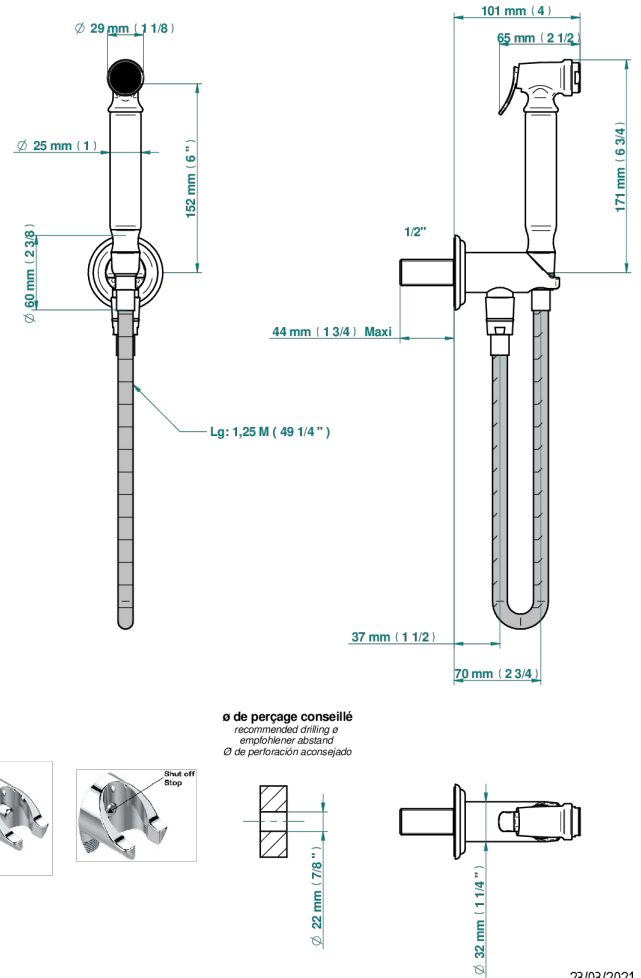

Wc douche set including: trigger spray, reinforced hose (1.25m), and wall outlet with integrated elbow with safety stopper

64587

23/03/2021

CHARACTERISTIC

- ACS : 19ACCLY406

STANDARDS

TECHNICAL SPECS

- Recommandé : 3 bars (max. 5 bars) - Advised : 43,5 psi (max. 72 psi)
- 15 l/min à 3 bars (4 gpm at 43.5 psi)

AVAILABLE FINITIONS

Antique nickel - H28
 Black ceram - D30
 Blush PVD - H62
 Brass color PVD - H49
 Brown bronze color PVD - F33
 Gold color PVD - H52

Graphite PVD - H64
 Lacquered light bronze - D01
 Matt Umber PVD - H67
 Matt blush PVD - H60
 Matt brass color PVD - H50
 Matt brown bronze color PVD - F34