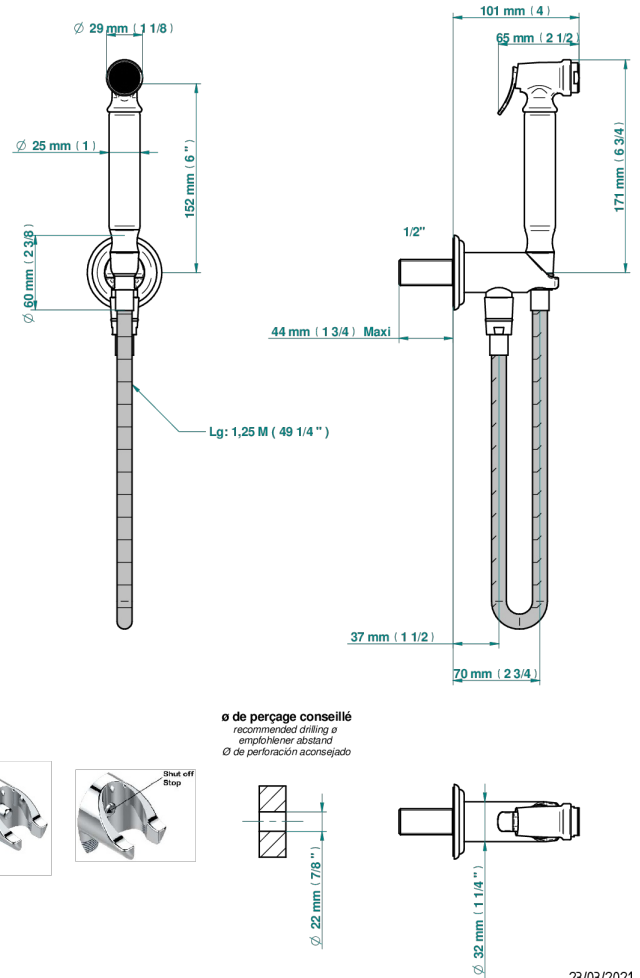

Wc douche set including: trigger spray, reinforced hose (1.25m), and wall outlet with integrated elbow with safety stopper

CHARACTERISTIC

- ACS : 19ACCLY406

STANDARDS

TECHNICAL SPECS

- Recommandé : 3 bars (max. 5 bars) - Advised : 43,5 psi (max. 72 psi)
- 15 l/min à 3 bars (4 gpm at 43.5 psi)

AVAILABLE FINITIONS

Antique nickel - H28
Black ceram - D30
Blush PVD - H62
Brass color PVD - H49
Brown bronze color PVD - F33
Gold color PVD - H52

Graphite PVD - H64
Matt Umber PVD - H67
Matt blush PVD - H60
Matt brass color PVD - H50
Matt brown bronze color PVD - F34
Matt chrome - C02