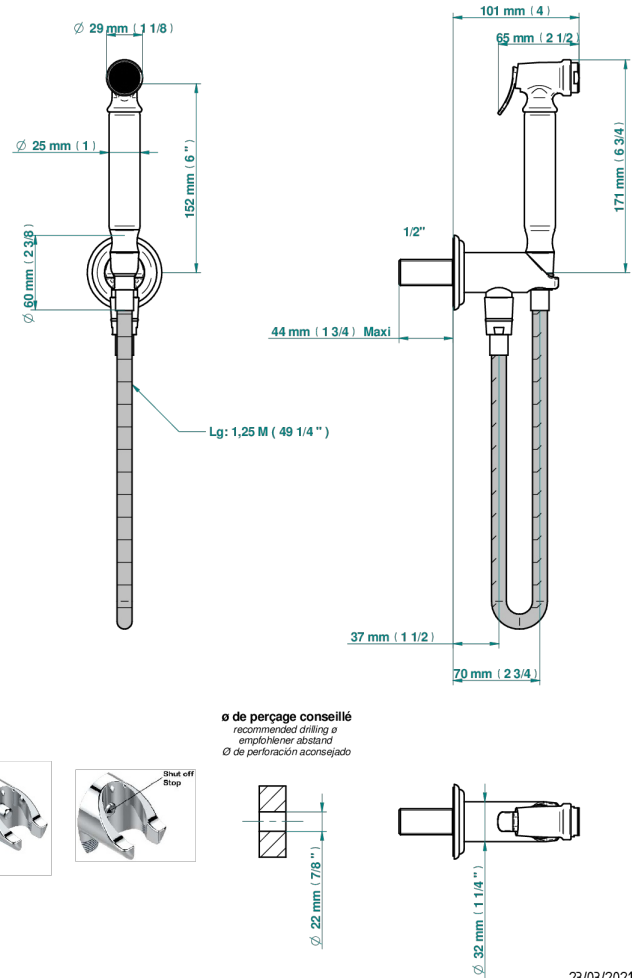

AMBOISE MALACHITE

A1J-5840/9

THG
PARIS

Wc douche set including: trigger spray, reinforced hose (1.25m), and wall outlet with integrated elbow with safety stopper

CHARACTERISTIC

- ACS : 19ACCLY406

STANDARDS

TECHNICAL SPECS

- Recommandé : 3 bars (max. 5 bars) - Advised : 43,5 psi (max. 72 psi)
- 15 l/min à 3 bars (4 gpm at 43.5 psi)

AVAILABLE FINITIONS

Antique nickel - H28
Black ceram - D30
Blush PVD - H62
Brass color PVD - H49
Brown bronze color PVD - F33
Gold color PVD - H52