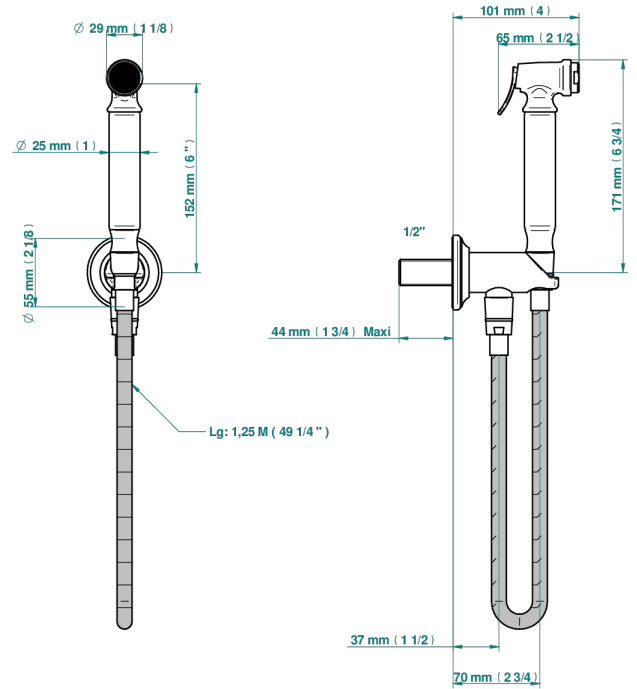

CHARLESTON WITH LEVER

G75-5840/9

THG®
PARIS

Wc douche set including: trigger spray, reinforced hose (1.25m), and wall outlet with integrated elbow with safety stopper

$\varnothing 22 \text{ mm}$ (7/8")

$\varnothing 32 \text{ mm}$ (1 1/4")

64573

22/03/2021

CHARACTERISTIC

- ACS : 19ACCLY406

STANDARDS

AVAILABLE FINITIONS

Antique nickel - H28
Black ceram - D30
Blush PVD - H62
Brass color PVD - H49
Brown bronze color PVD - F33
Gold color PVD - H52

Graphite PVD - H64
Lacquered light bronze - D01
Matt Umber PVD - H67
Matt blush PVD - H60
Matt brass color PVD - H50
Matt brown bronze color PVD - F34

Matt chrome - C02
Matt gold - F07
Matt gold color PVD - H53
Matt graphite PVD - H65
Matt nickel (color finish) - C01
Matt nickel color PVD - H56

Natural smoked Brass - A13
Nickel color PVD - H55
Polished chrome (color finish) - A02
Polished chrome / Polished gold (color finish) - G02
Polished gold (color finish) - F01
Polished nickel - B01

Soft gold - F30
Soft matt gold - F31
Umber PVD - H66