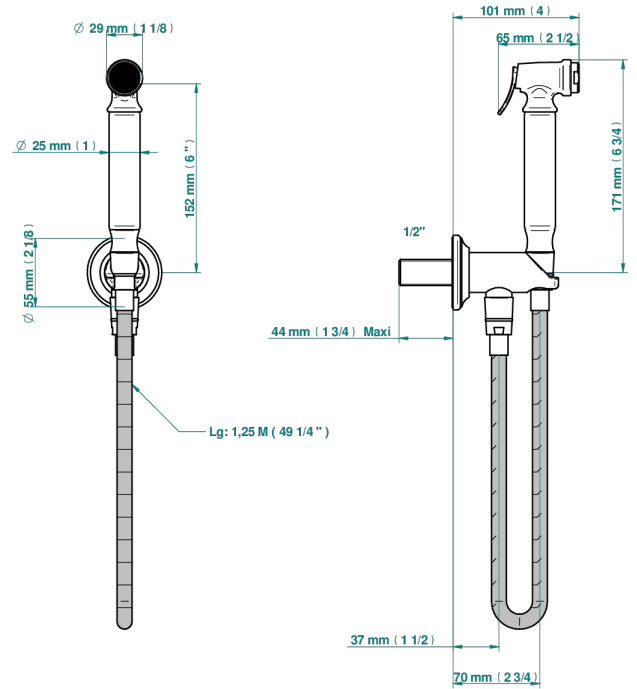

CHARLESTON WITH LEVER

G75-5840/9

THG®
PARIS

Wc douche set including: trigger spray, reinforced hose (1.25m), and wall outlet with integrated elbow with safety stopper

64573

22/03/2021

CHARACTERISTIC

- ACS : 19ACCLY406

STANDARDS

AVAILABLE FINITIONS

Antique nickel - H28
Black ceram - D30
Blush PVD - H62
Brass color PVD - H49
Brown bronze color PVD - F33
Gold color PVD - H52

Graphite PVD - H64
Lacquered light bronze - D01
Matt Umber PVD - H67
Matt blush PVD - H60
Matt brass color PVD - H50
Matt brown bronze color PVD - F34

Matt chrome - C02
Matt gold - F07
Matt gold color PVD - H53
Matt graphite PVD - H65
Matt nickel (color finish) - C01
Matt nickel color PVD - H56

Natural smoked Brass - A13
Nickel color PVD - H55
Polished chrome (color finish) - A02
Polished chrome / Polished gold (color finish) - G02
Polished gold (color finish) - F01
Polished nickel - B01

Soft gold - F30
Soft matt gold - F31
Umber PVD - H66