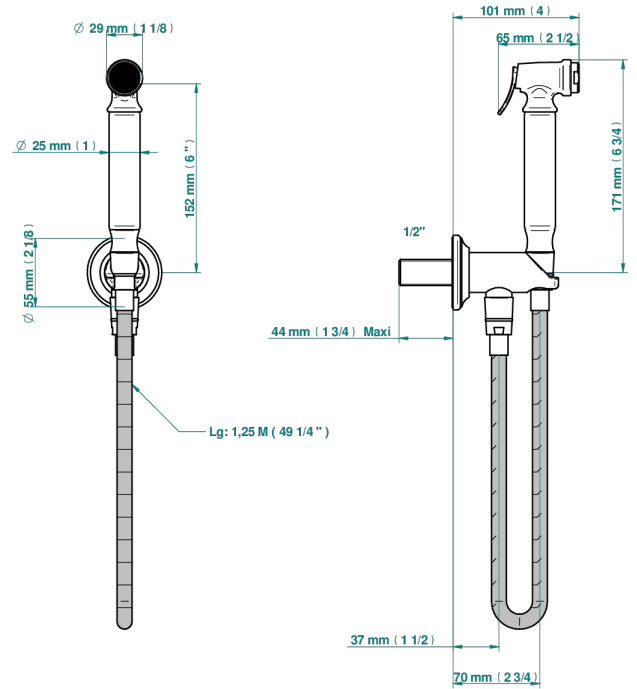

Wc douche set including: trigger spray, reinforced hose (1.25m), and wall outlet with integrated elbow with safety stopper

64573

22/03/2021

CHARACTERISTIC

- ACS : 19ACCLY406

STANDARDS

AVAILABLE FINITIONS

Antique nickel - H28
Black ceram - D30
Blush PVD - H62
Brass color PVD - H49
Brown bronze color PVD - F33
Gold color PVD - H52

Graphite PVD - H64
Lacquered light bronze - D01
Matt Umber PVD - H67
Matt blush PVD - H60
Matt brass color PVD - H50
Matt brown bronze color PVD - F34

Matt chrome - C02
Matt gold - F07
Matt gold color PVD - H53
Matt graphite PVD - H65
Matt nickel (color finish) - C01
Matt nickel color PVD - H56

Natural smoked Brass - A13
Nickel color PVD - H55
Polished chrome (color finish) - A02
Polished chrome / Polished gold (color finish) - G02
Polished gold (color finish) - F01
Polished nickel - B01

Soft gold - F30
Soft matt gold - F31
Umber PVD - H66
Varnished matt antique red copper (color finish) - H07