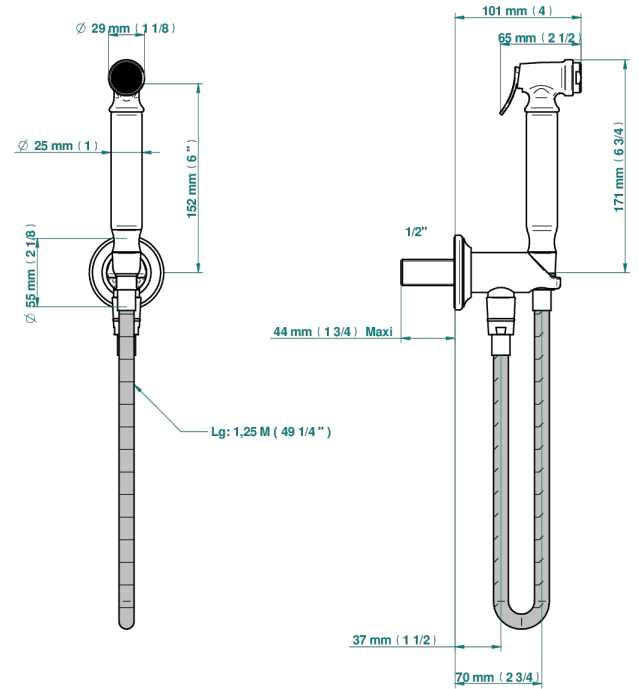

Wc douche set including: trigger spray, reinforced hose (1.25m), and wall outlet with integrated elbow with safety stopper

64573

22/03/2021

CHARACTERISTIC

- ACS : 19ACCLY406

STANDARDS

AVAILABLE FINITIONS

Antique nickel - H28
Black ceram - D30
Blush PVD - H62
Brass color PVD - H49
Brown bronze color PVD - F33
Gold color PVD - H52

Graphite PVD - H64
Lacquered light bronze - D01
Matt Umber PVD - H67
Matt blush PVD - H60
Matt brass color PVD - H50
Matt brown bronze color PVD - F34

Matt chrome - C02
Matt gold - F07
Matt gold color PVD - H53
Matt graphite PVD - H65
Matt nickel (color finish) - C01
Matt nickel color PVD - H56

Natural smoked Brass - A13
Nickel color PVD - H55
Polished chrome (color finish) - A02
Polished chrome / Polished gold (color finish) - G02
Polished gold (color finish) - F01
Polished nickel - B01

Soft gold - F30
Soft matt gold - F31
Umber PVD - H66
Varnished matt antique red copper (color finish) - H07