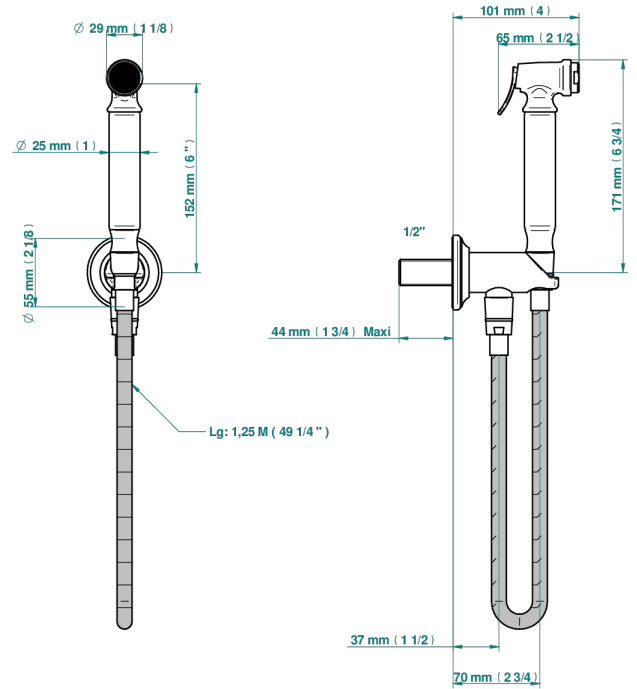

1900 WITH LEVER

G28-5840/9

THG®
PARIS

Wc douche set including: trigger spray, reinforced hose (1.25m), and wall outlet with integrated elbow with safety stopper

64573

22/03/2021

CHARACTERISTIC

- ACS : 19ACCLY406

STANDARDS

AVAILABLE FINITIONS

Antique nickel - H28
Black ceram - D30
Blush PVD - H62
Brass color PVD - H49
Brown bronze color PVD - F33
Gold color PVD - H52

Graphite PVD - H64
Lacquered light bronze - D01
Matt Umber PVD - H67
Matt blush PVD - H60
Matt brass color PVD - H50
Matt brown bronze color PVD - F34

Matt chrome - C02
Matt gold - F07
Matt gold color PVD - H53
Matt graphite PVD - H65
Matt nickel (color finish) - C01
Matt nickel color PVD - H56

Natural smoked Brass - A13
Nickel color PVD - H55
Polished chrome (color finish) - A02
Polished chrome / Polished gold (color finish) - G02
Polished gold (color finish) - F01
Polished nickel - B01

Soft gold - F30
Soft matt gold - F31
Umber PVD - H66
Varnished matt antique red copper (color finish) - H07