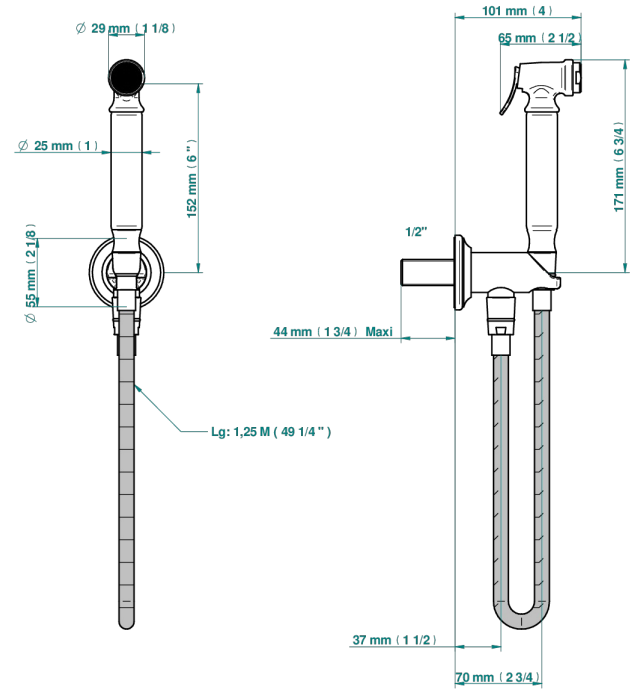

1900 WITH LEVER

G28-5840/9

THG®
PARIS

Wc douche set including: trigger spray, reinforced hose (1.25m), and wall outlet with integrated elbow with safety stopper

64573

22/03/2021

CHARACTERISTIC

- ACS : 19ACCLY406

STANDARDS

AVAILABLE FINITIONS

Antique nickel - H28
Black ceram - D30
Blush PVD - H62
Brass color PVD - H49
Brown bronze color PVD - F33
Gold color PVD - H52

Graphite PVD - H64
Lacquered light bronze - D01
Matt Umber PVD - H67
Matt blush PVD - H60
Matt brass color PVD - H50
Matt brown bronze color PVD - F34

Matt chrome - C02
Matt gold - F07
Matt gold color PVD - H53
Matt graphite PVD - H65
Matt nickel (color finish) - C01
Matt nickel color PVD - H56

Natural smoked Brass - A13
Nickel color PVD - H55
Polished chrome (color finish) - A02
Polished chrome / Polished gold (color finish) - G02
Polished gold (color finish) - F01
Polished nickel - B01

Soft gold - F30
Soft matt gold - F31
Umber PVD - H66
Varnished matt antique red copper (color finish) - H07