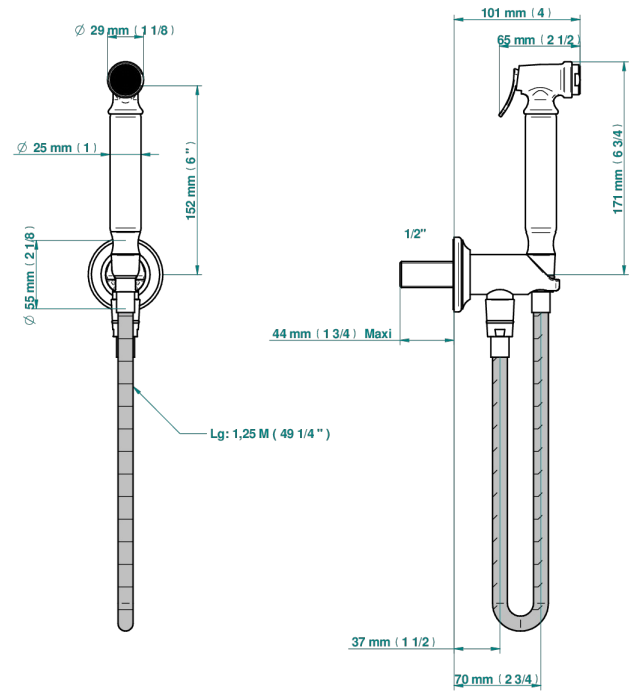

Wc douche set including: trigger spray, reinforced hose (1.25m), and wall outlet with integrated elbow with safety stopper

64573

22/03/2021

CHARACTERISTIC

- ACS : 19ACCLY406

STANDARDS

AVAILABLE FINITIONS

Antique nickel - H28
Black ceram - D30
Blush PVD - H62
Brass color PVD - H49
Brown bronze color PVD - F33
Gold color PVD - H52

Graphite PVD - H64
Lacquered light bronze - D01
Matt Umber PVD - H67
Matt blush PVD - H60
Matt brass color PVD - H50
Matt brown bronze color PVD - F34

Matt chrome - C02
Matt gold - F07
Matt gold color PVD - H53
Matt graphite PVD - H65
Matt nickel (color finish) - C01
Matt nickel color PVD - H56

Natural smoked Brass - A13
Nickel color PVD - H55
Polished chrome (color finish) - A02
Polished chrome / Polished gold (color finish) - G02
Polished gold (color finish) - F01
Polished nickel - B01

Soft gold - F30
Soft matt gold - F31
Umber PVD - H66
Varnished matt antique red copper (color finish) - H07