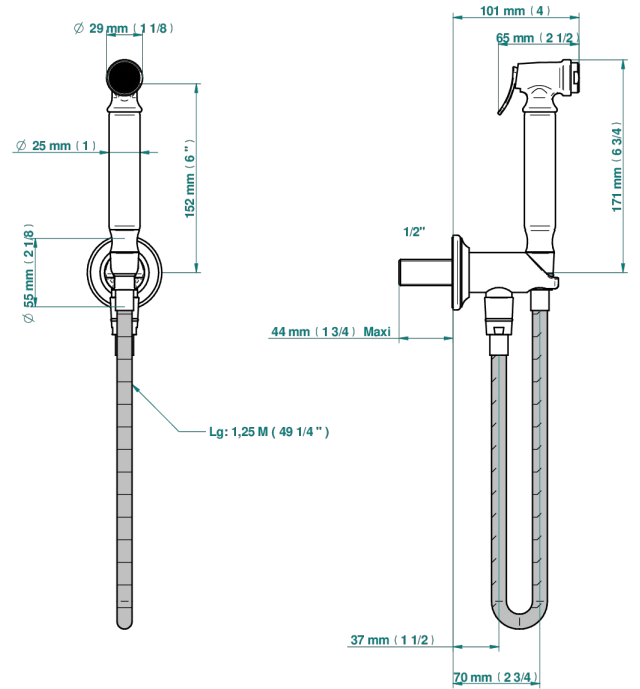

Wc douche set including: trigger spray, reinforced hose (1.25m), and wall outlet with integrated elbow with safety stopper

$\varnothing 22 \text{ mm}$ (7/8")

$\varnothing 32 \text{ mm}$ (1 1/4")

64573

22/03/2021

CHARACTERISTIC

- ACS : 19ACCLY406

STANDARDS

AVAILABLE FINITIONS

Antique nickel - H28
Black ceram - D30
Blush PVD - H62
Brass color PVD - H49
Brown bronze color PVD - F33
Gold color PVD - H52

Graphite PVD - H64
Lacquered light bronze - D01
Matt Umber PVD - H67
Matt blush PVD - H60
Matt brass color PVD - H50
Matt brown bronze color PVD - F34

Matt chrome - C02
Matt gold - F07
Matt gold color PVD - H53
Matt graphite PVD - H65
Matt nickel (color finish) - C01
Matt nickel color PVD - H56

Natural smoked Brass - A13
Nickel color PVD - H55
Polished chrome (color finish) - A02
Polished chrome / Polished gold (color finish) - G02
Polished gold (color finish) - F01
Polished nickel - B01

Soft gold - F30
Soft matt gold - F31
Umber PVD - H66
Varnished matt antique red copper (color finish) - H07