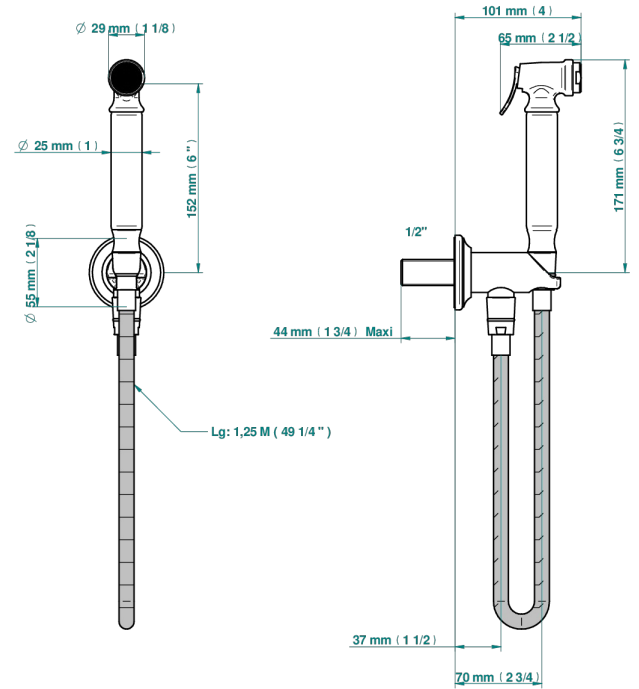

BROADWAY WITH LEVER

A04-5840/9

THG®
PARIS

Wc douche set including: trigger spray, reinforced hose (1.25m), and wall outlet with integrated elbow with safety stopper

64573

22/03/2021

CHARACTERISTIC

- ACS : 19ACCLY406

STANDARDS

AVAILABLE FINITIONS

Antique nickel - H28
Black ceram - D30
Blush PVD - H62
Brass color PVD - H49
Brown bronze color PVD - F33
Gold color PVD - H52

Graphite PVD - H64
Lacquered light bronze - D01
Matt Umber PVD - H67
Matt blush PVD - H60
Matt brass color PVD - H50
Matt brown bronze color PVD - F34

Matt chrome - C02
Matt gold - F07
Matt gold color PVD - H53
Matt graphite PVD - H65
Matt nickel (color finish) - C01
Matt nickel color PVD - H56

Natural smoked Brass - A13
Nickel color PVD - H55
Polished chrome (color finish) - A02
Polished chrome / Polished gold (color finish) - G02
Polished gold (color finish) - F01
Polished nickel - B01

Soft gold - F30
Soft matt gold - F31
Umber PVD - H66
Varnished matt antique red copper (color finish) - H07