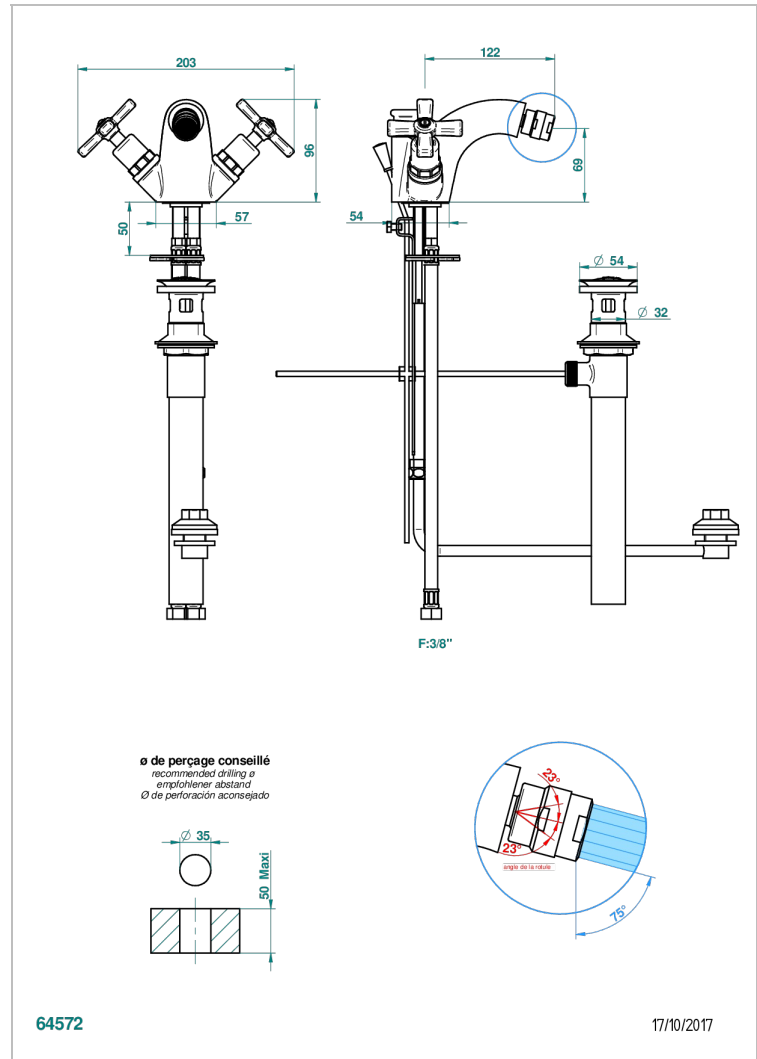

Single hole 2 handle bidet faucet, integral diverter for vertical spray with drain

### CARACTERÍSTICAS

- Saint-germain
- Single hole 2 handle bidet faucet, integral diverter for vertical spray with drain