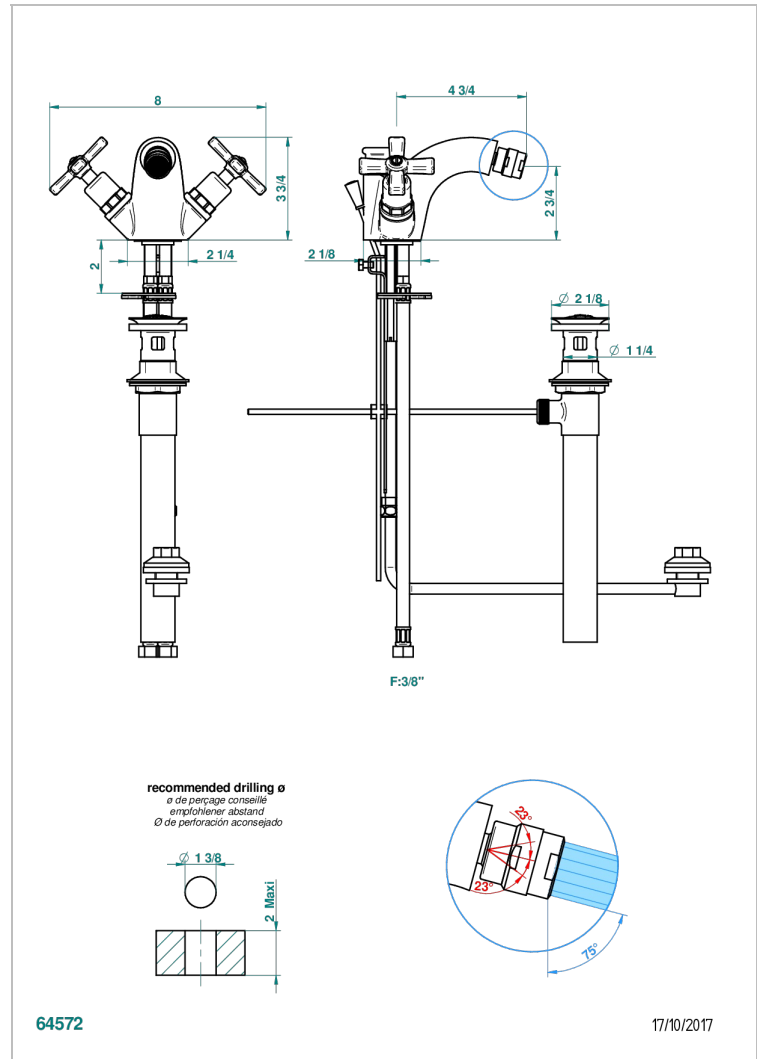

Single hole 2 handle bidet faucet, integral diverter for vertical spray with drain

CARACTERÍSTICAS

- Saint-germain
- Single hole 2 handle bidet faucet, integral diverter for vertical spray with drain

ACABADOS DISPONIBLES