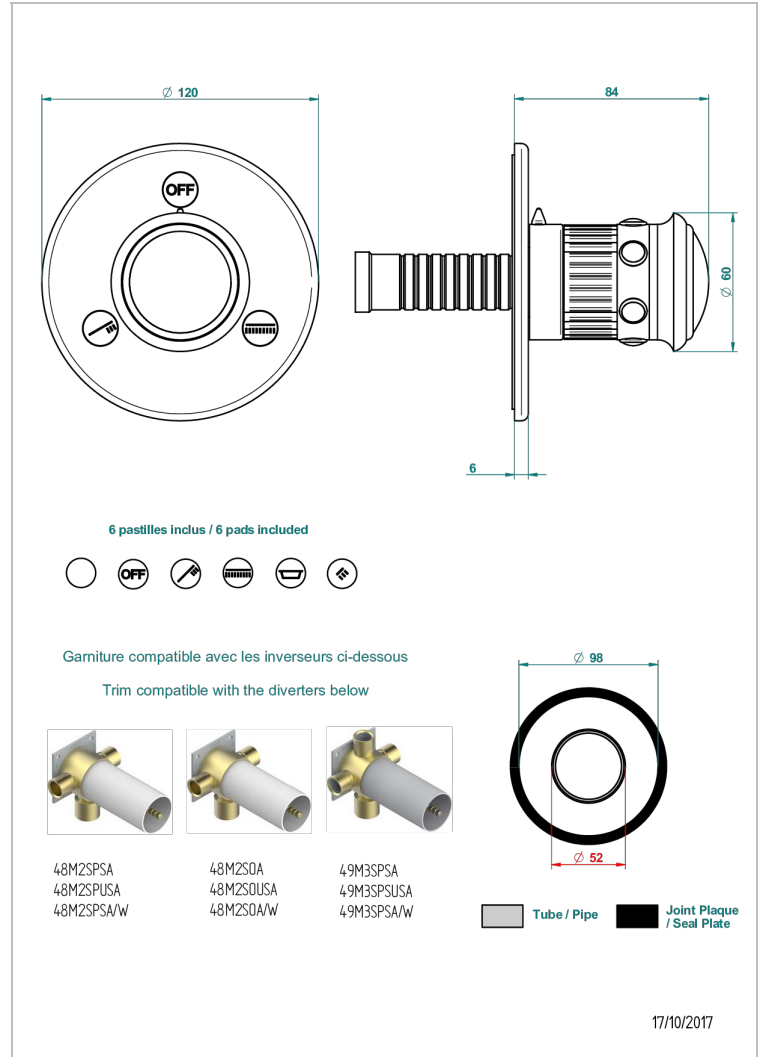

TROCADERO MALACHITE

U7A-48M2SB

Trim for wall mounted diverter - 2 ways ref.48M2 & 3 ways ref.49M3

CHARACTERISTIC

- Trocadero Malachite
- Trim for wall mounted diverter - 2 ways ref.48M2 & 3 ways ref.49M3

RELATED SKU'S

- Ref. G00-48M2SOUSA Wall mounted 3-way diverter with ceramic cartridge for concealed installation- 1 inlet 3/4" and 2 outlets 1/2" without shared ports no stop position - no trim
- Ref. G00-48M2SPSUSA Wall mounted 3-way diverter with ceramic cartridge for concealed installation- 1 inlet 3/4" and 2 outlets 1/2" with positive top, no shared ports - no trim
- Ref. G00-49M3SPSUSA Wall mounted 4-way diverter with ceramic cartridge for concealed installation- 1 inlet 3/4" and 3 outlets 1/2" with positive top, no shared ports - no trim