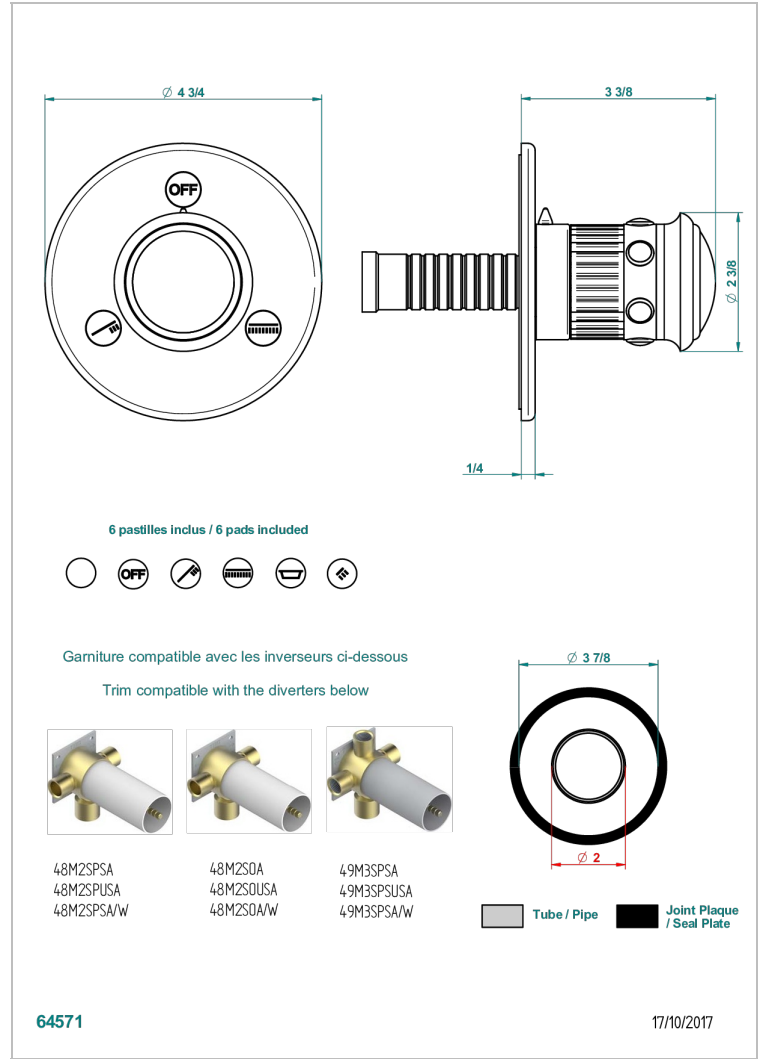

TROCADERO MALACHITE

U7A-48M2SB

Trim for wall mounted diverter - 2 ways ref.48M2 & 3 ways ref.49M3

CHARACTERISTIC

- Trocadero Malachite
- Trim for wall mounted diverter - 2 ways ref.48M2 & 3 ways ref.49M3

RELATED SKU'S

- Ref. G00-48M2SOUSA Wall mounted 3-way diverter with ceramic cartridge for concealed installation- 1 inlet 3/4" and 2 outlets 1/2" without shared ports no stop position - no trim
- Ref. G00-48M2SPSUSA Wall mounted 3-way diverter with ceramic cartridge for concealed installation- 1 inlet 3/4" and 2 outlets 1/2" with positive top, no shared ports - no trim
- Ref. G00-49M3SPSUSA Wall mounted 4-way diverter with ceramic cartridge for concealed installation- 1 inlet 3/4" and 3 outlets 1/2" with positive top, no shared ports - no trim