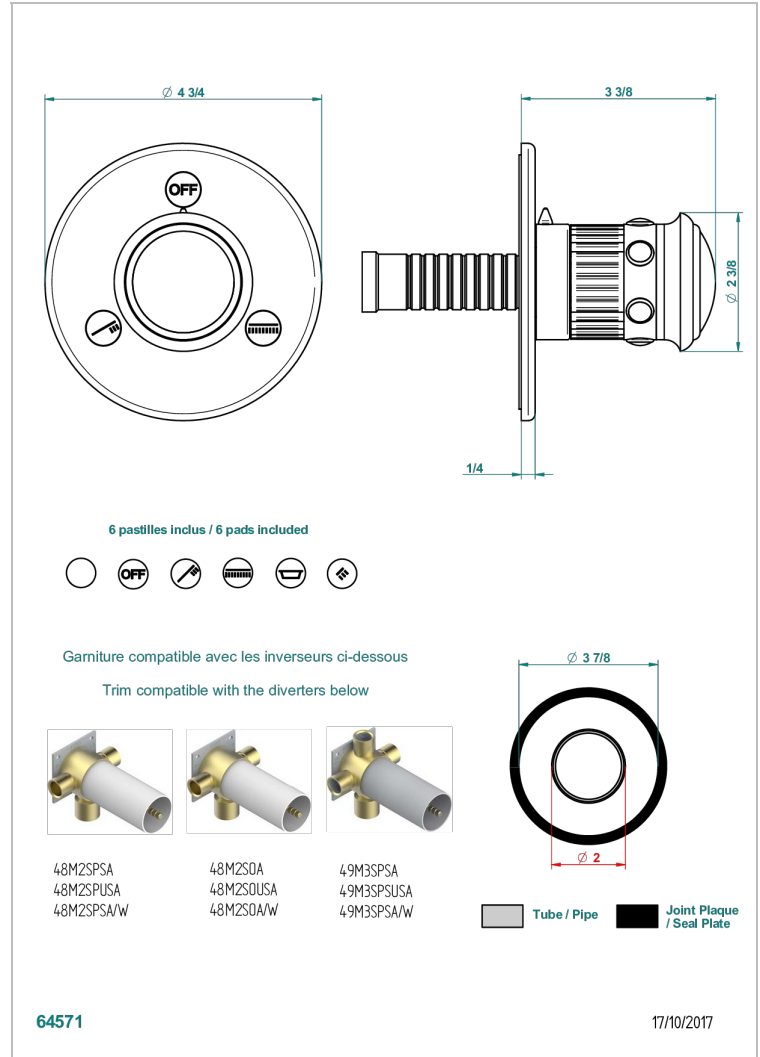

# TROCADERO MALAQUITA

U7A-48M2SB

Trim for wall mounted diverter, 2 ways - ref. 48M2 and 3 ways - ref. 49M3

THG<sup>®</sup>  
PARIS

## CARACTERÍSTICAS

- Trocadero Malaquita
- Trim for wall mounted diverter, 2 ways - ref. 48M2 and 3 ways - ref. 49M3

## PRODUCTOS RELACIONADOS

- Ref. G00-48M2SOA Wall mounted 3-way diverter with ceramic cartridge for concealed installation- 1 inlet 3/4" and 2 outlets 1/2" without stop position, without trim
- Ref. G00-48M2SPSA Wall mounted 3-way diverter with ceramic cartridge for concealed installation, 1 inlet 3/4" and 2 outlets 1/2" with stop position, without trim
- Ref. G00-49M3SPSA Wall mounted 4-way diverter with ceramic cartridge for concealed installation- 1 inlet 3/4" and 3 outlets 1/2" with stop position, without trim