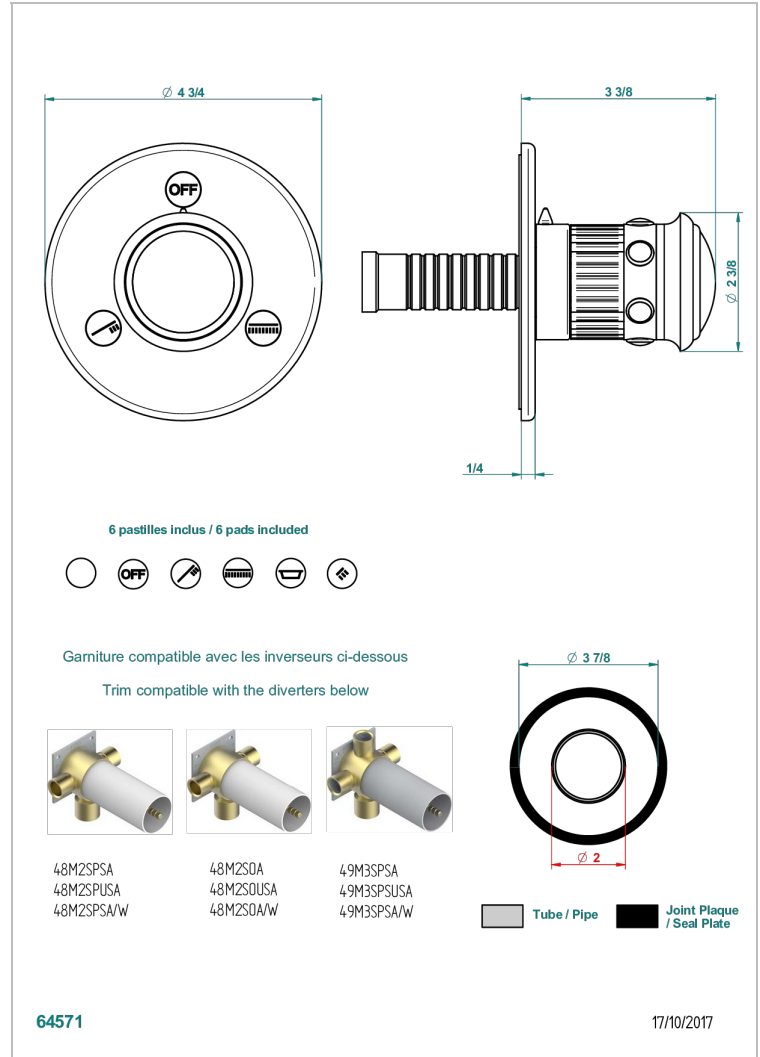

TROCADERO MALACHITE

U7A-48M2SB

Trim for wall mounted diverter, 2 ways - ref. 48M2 and 3 ways - ref. 49M3

CHARACTERISTIC

- Trocadéro Malachite
- Trim for wall mounted diverter, 2 ways - ref. 48M2 and 3 ways - ref. 49M3

RELATED SKU'S

- Ref. G00-48M2SOA Wall mounted 3-way diverter with ceramic cartridge for concealed installation- 1 inlet 3/4" and 2 outlets 1/2" without stop position, without trim
- Ref. G00-48M2SPSA Wall mounted 3-way diverter with ceramic cartridge for concealed installation, 1 inlet 3/4" and 2 outlets 1/2" with stop position, without trim
- Ref. G00-49M3SPSA Wall mounted 4-way diverter with ceramic cartridge for concealed installation- 1 inlet 3/4" and 3 outlets 1/2" with stop position, without trim