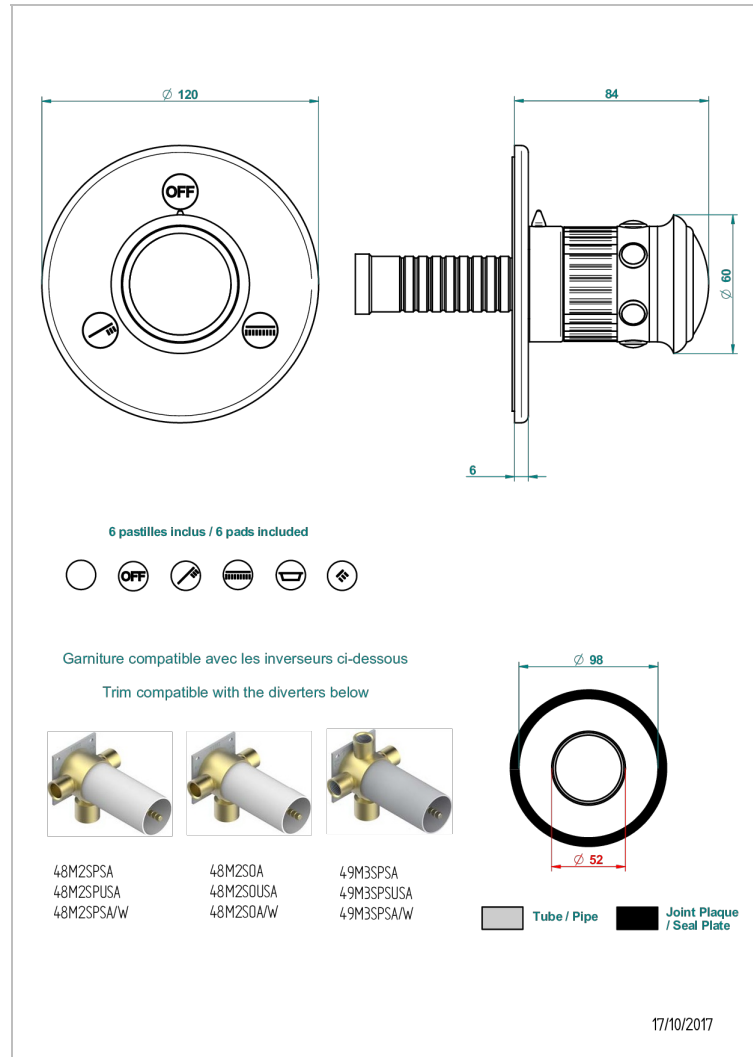

TROCADERO C МАЛАХИТОМ

U7A-48M2SB

Trim for wall mounted diverter, 2 ways - ref. 48M2 and 3 ways - ref. 49M3

THG[®]
PARIS

ХАРАКТЕРИСТИКИ

- Trocadéro с малахитом
- Trim for wall mounted diverter, 2 ways - ref. 48M2 and 3 ways - ref. 49M3

СВЯЗАННЫЕ ТОВАРНЫЕ ПОЗИЦИИ

- Ref. G00-48M2SOA Wall mounted 3-way diverter with ceramic cartridge for concealed installation- 1 inlet 3/4" and 2 outlets 1/2" without stop position, without trim
- Ref. G00-48M2SPSA Wall mounted 3-way diverter with ceramic cartridge for concealed installation, 1 inlet 3/4" and 2 outlets 1/2" with stop position, without trim
- Ref. G00-49M3SPSA Wall mounted 4-way diverter with ceramic cartridge for concealed installation- 1 inlet 3/4" and 3 outlets 1/2" with stop position, without trim