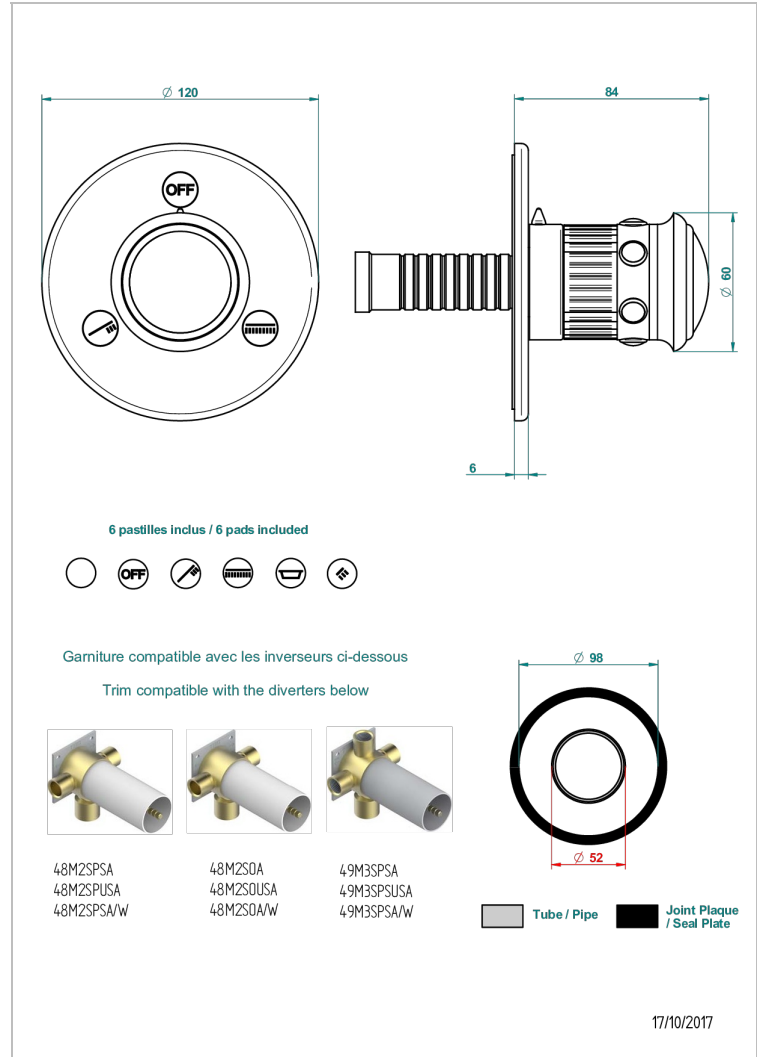

TROCADERO MALAQUITA

U7A-48M2SB

Trim for wall mounted diverter, 2 ways - ref. 48M2 and 3 ways - ref. 49M3

THG[®]
PARIS

CARACTERÍSTICAS

- Trocadero Malaquita
- Trim for wall mounted diverter, 2 ways - ref. 48M2 and 3 ways - ref. 49M3

PRODUCTOS RELACIONADOS

- Ref. G00-48M2SOA Wall mounted 3-way diverter with ceramic cartridge for concealed installation- 1 inlet 3/4" and 2 outlets 1/2" without stop position, without trim
- Ref. G00-48M2SPSA Wall mounted 3-way diverter with ceramic cartridge for concealed installation, 1 inlet 3/4" and 2 outlets 1/2" with stop position, without trim
- Ref. G00-49M3SPSA Wall mounted 4-way diverter with ceramic cartridge for concealed installation- 1 inlet 3/4" and 3 outlets 1/2" with stop position, without trim