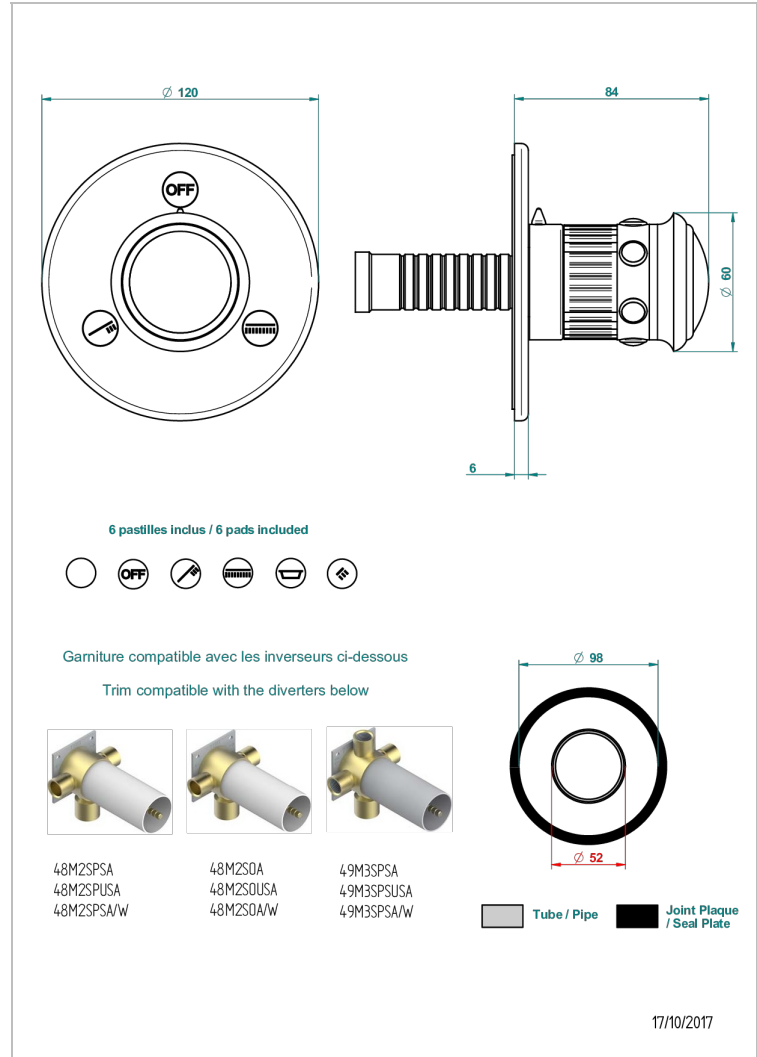

TROCADERO MALACHITE

U7A-48M2SB

Trim for wall mounted diverter, 2 ways - ref. 48M2 and 3 ways - ref. 49M3

CHARACTERISTIC

- Trocadéro Malachite
- Trim for wall mounted diverter, 2 ways - ref. 48M2 and 3 ways - ref. 49M3

RELATED SKU'S

- Ref. G00-48M2SOA Wall mounted 3-way diverter with ceramic cartridge for concealed installation- 1 inlet 3/4" and 2 outlets 1/2" without stop position, without trim
- Ref. G00-48M2SPSA Wall mounted 3-way diverter with ceramic cartridge for concealed installation, 1 inlet 3/4" and 2 outlets 1/2" with stop position, without trim
- Ref. G00-49M3SPSA Wall mounted 4-way diverter with ceramic cartridge for concealed installation- 1 inlet 3/4" and 3 outlets 1/2" with stop position, without trim