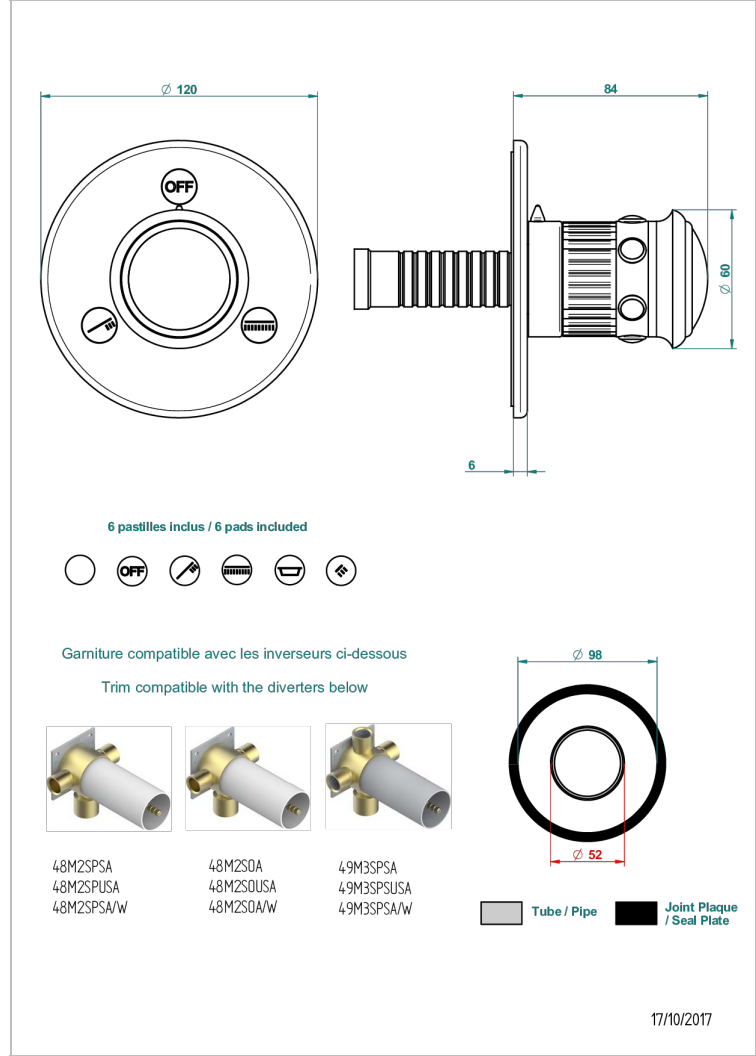

TROCADERO MALACHITE

U7A-48M2SB

Trim for wall mounted diverter, 2 ways - ref. 48M2 and 3 ways - ref. 49M3

THG[®]
PARIS

特色

- Trocadéro Malachite
- Trim for wall mounted diverter, 2 ways - ref. 48M2 and 3 ways - ref. 49M3

相关的SKU

- Ref. G00-48M2SOA Wall mounted 3-way diverter with ceramic cartridge for concealed installation- 1 inlet 3/4" and 2 outlets 1/2" without stop position, without trim
- Ref. G00-48M2SPSA Wall mounted 3-way diverter with ceramic cartridge for concealed installation, 1 inlet 3/4" and 2 outlets 1/2" with stop position, without trim
- Ref. G00-49M3SPSA Wall mounted 4-way diverter with ceramic cartridge for concealed installation- 1 inlet 3/4" and 3 outlets 1/2" with stop position, without trim