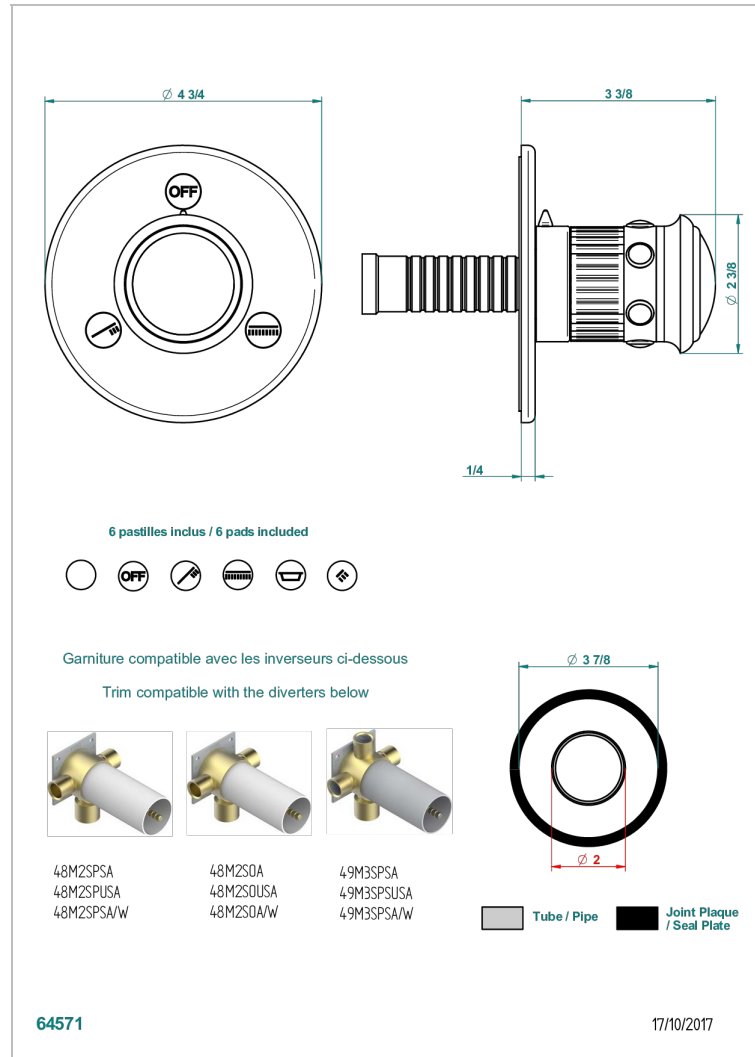

TROCADERO C МАЛАХИТОМ

U7A-48M2SB

Trim for wall mounted diverter, 2 ways - ref. 48M2 and 3 ways - ref. 49M3

THG[®]
PARIS

ХАРАКТЕРИСТИКИ

- Trocadéro с малахитом
- Trim for wall mounted diverter, 2 ways - ref. 48M2 and 3 ways - ref. 49M3

СВЯЗАННЫЕ ТОВАРНЫЕ ПОЗИЦИИ

- Ref. G00-48M2SOA Wall mounted 3-way diverter with ceramic cartridge for concealed installation- 1 inlet 3/4" and 2 outlets 1/2" without stop position, without trim
- Ref. G00-48M2SPSA Wall mounted 3-way diverter with ceramic cartridge for concealed installation, 1 inlet 3/4" and 2 outlets 1/2" with stop position, without trim
- Ref. G00-49M3SPSA Wall mounted 4-way diverter with ceramic cartridge for concealed installation- 1 inlet 3/4" and 3 outlets 1/2" with stop position, without trim