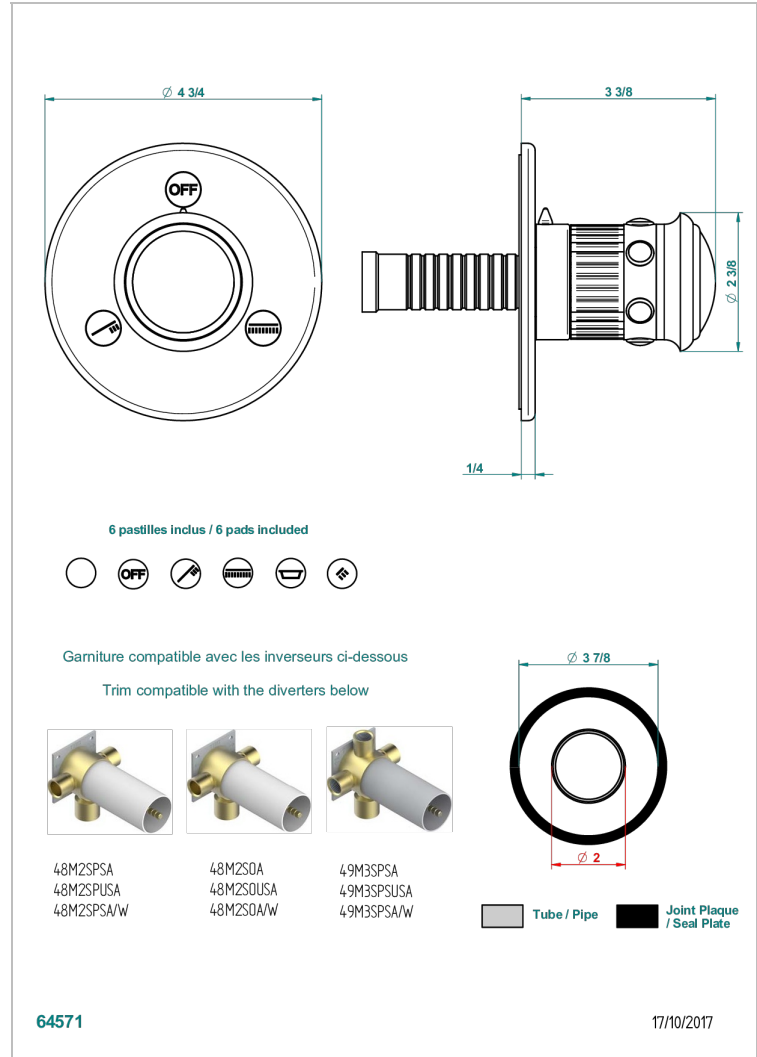

# TROCADERO MALAQUITA

U7A-48M2SB

Trim for wall mounted diverter, 2 ways - ref. 48M2 and 3 ways - ref. 49M3

THG<sup>®</sup>  
PARIS

## CARACTERÍSTICAS

- Trocadero Malaquita
- Trim for wall mounted diverter, 2 ways - ref. 48M2 and 3 ways - ref. 49M3

## PRODUCTOS RELACIONADOS

- Ref. G00-48M2SOA Wall mounted 3-way diverter with ceramic cartridge for concealed installation- 1 inlet 3/4" and 2 outlets 1/2" without stop position, without trim
- Ref. G00-48M2SPSA Wall mounted 3-way diverter with ceramic cartridge for concealed installation, 1 inlet 3/4" and 2 outlets 1/2" with stop position, without trim
- Ref. G00-49M3SPSA Wall mounted 4-way diverter with ceramic cartridge for concealed installation- 1 inlet 3/4" and 3 outlets 1/2" with stop position, without trim