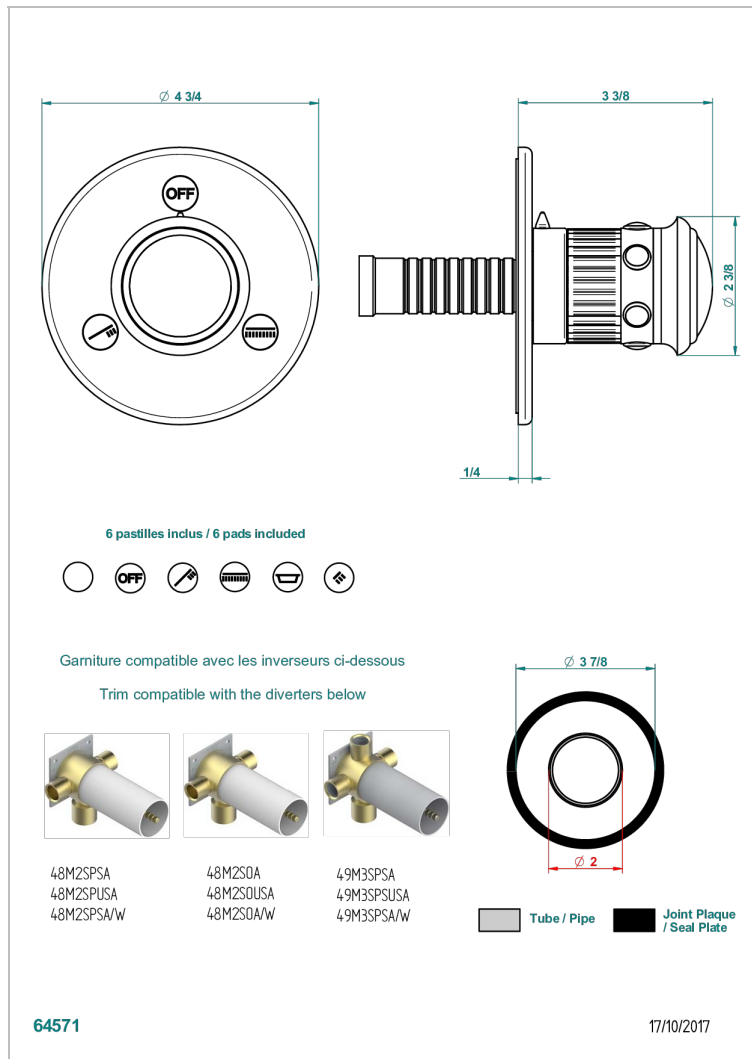

# TROCADERO MALACHITE

U7A-48M2SB

Trim for wall mounted diverter, 2 ways - ref. 48M2 and 3 ways - ref. 49M3

## CHARACTERISTIC

- Trocadéro Malachite
- Trim for wall mounted diverter, 2 ways - ref. 48M2 and 3 ways - ref. 49M3

## RELATED SKU'S

- Ref. G00-48M2SOA Wall mounted 3-way diverter with ceramic cartridge for concealed installation- 1 inlet 3/4" and 2 outlets 1/2" without stop position, without trim
- Ref. G00-48M2SPSA Wall mounted 3-way diverter with ceramic cartridge for concealed installation, 1 inlet 3/4" and 2 outlets 1/2" with stop position, without trim
- Ref. G00-49M3SPSA Wall mounted 4-way diverter with ceramic cartridge for concealed installation- 1 inlet 3/4" and 3 outlets 1/2" with stop position, without trim