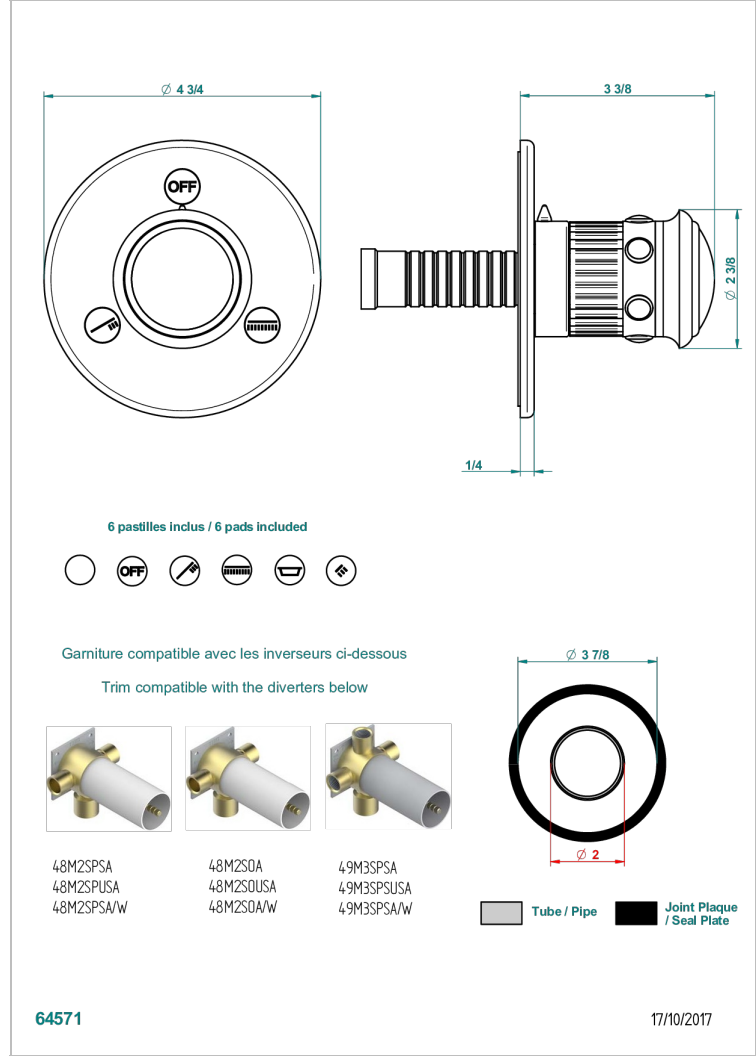

TROCADERO MALACHITE

U7A-48M2SB

Trim for wall mounted diverter, 2 ways - ref. 48M2 and 3 ways - ref. 49M3

THG[®]
PARIS

特色

- Trocadéro Malachite
- Trim for wall mounted diverter, 2 ways - ref. 48M2 and 3 ways - ref. 49M3

相关的SKU

- Ref. G00-48M2SOA Wall mounted 3-way diverter with ceramic cartridge for concealed installation- 1 inlet 3/4" and 2 outlets 1/2" without stop position, without trim
- Ref. G00-48M2SPSA Wall mounted 3-way diverter with ceramic cartridge for concealed installation, 1 inlet 3/4" and 2 outlets 1/2" with stop position, without trim
- Ref. G00-49M3SPSA Wall mounted 4-way diverter with ceramic cartridge for concealed installation- 1 inlet 3/4" and 3 outlets 1/2" with stop position, without trim