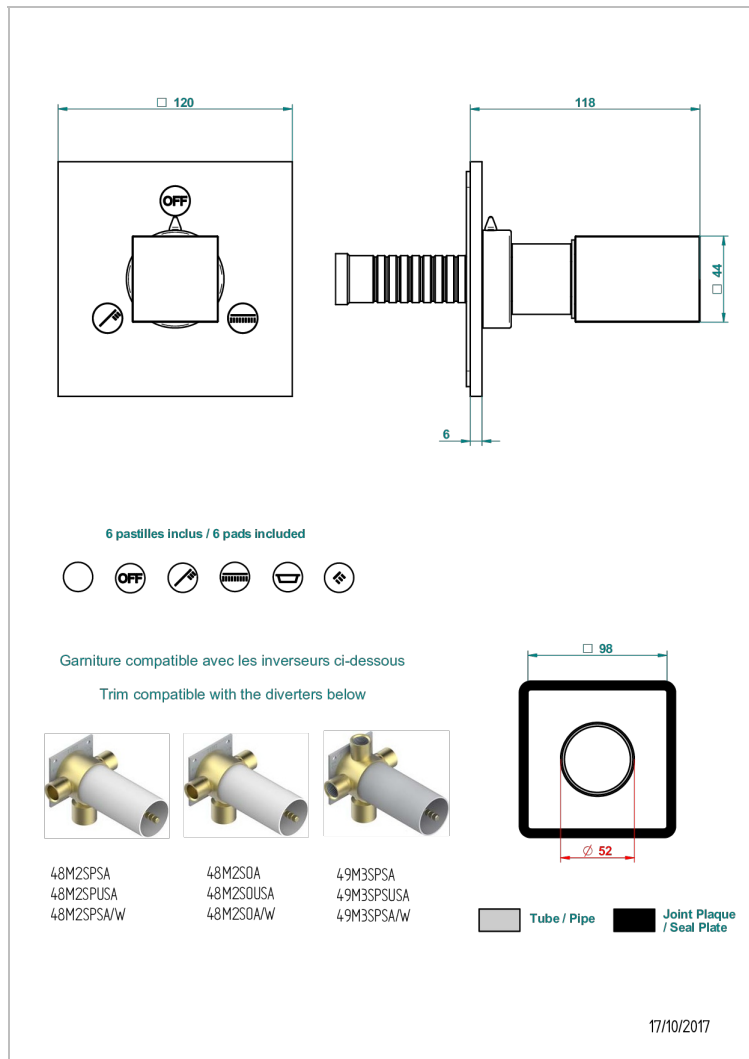

BEYOND CRYSTAL - BLUE CRYSTAL

U6K-48M2SB

Trim for wall mounted diverter - 2 ways ref.48M2 & 3 ways ref.49M3

CHARACTERISTIC

- Beyond Crystal - Blue crystal
- Trim for wall mounted diverter - 2 ways ref.48M2 & 3 ways ref.49M3

RELATED SKU'S

- Ref. G00-48M2SOUSA Wall mounted 3-way diverter with ceramic cartridge for concealed installation- 1 inlet 3/4" and 2 outlets 1/2" without shared ports no stop position - no trim
- Ref. G00-48M2SPSUSA Wall mounted 3-way diverter with ceramic cartridge for concealed installation- 1 inlet 3/4" and 2 outlets 1/2" with positive top, no shared ports - no trim
- Ref. G00-49M3SPSUSA Wall mounted 4-way diverter with ceramic cartridge for concealed installation- 1 inlet 3/4" and 3 outlets 1/2" with positive top, no shared ports - no trim