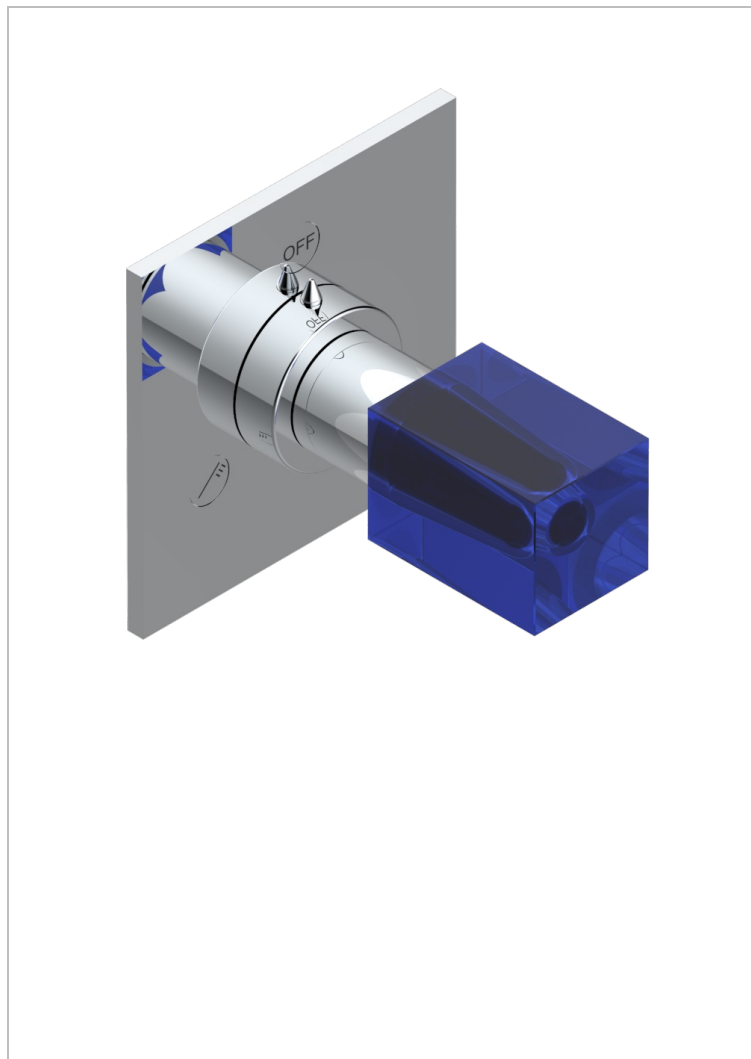

BEYOND CRYSTAL - BLUE CRYSTAL

U6K-48M2SB

Trim for wall mounted diverter - 2 ways ref.48M2 & 3 ways ref.49M3

CHARACTERISTIC

- Beyond Crystal - Blue crystal
- Trim for wall mounted diverter - 2 ways ref.48M2 & 3 ways ref.49M3

RELATED SKU'S

- Ref. G00-48M2SOUSA Wall mounted 3-way diverter with ceramic cartridge for concealed installation- 1 inlet 3/4" and 2 outlets 1/2" without shared ports no stop position - no trim
- Ref. G00-48M2SPSUSA Wall mounted 3-way diverter with ceramic cartridge for concealed installation- 1 inlet 3/4" and 2 outlets 1/2" with positive top, no shared ports - no trim
- Ref. G00-49M3SPSUSA Wall mounted 4-way diverter with ceramic cartridge for concealed installation- 1 inlet 3/4" and 3 outlets 1/2" with positive top, no shared ports - no trim