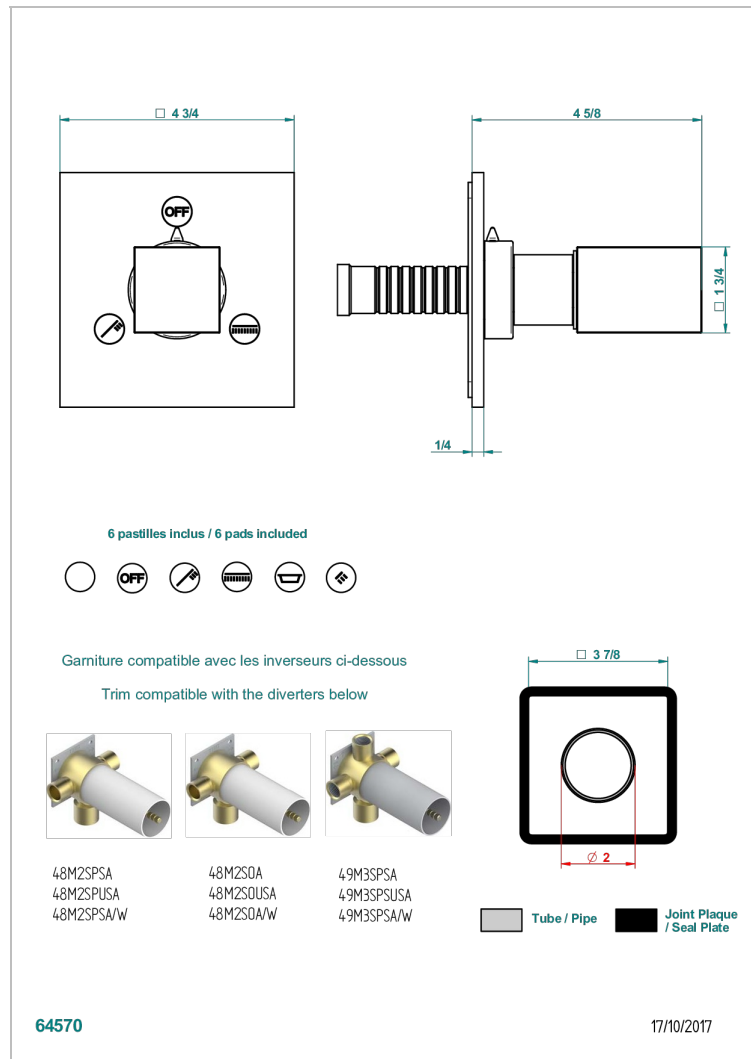

BEYOND CRYSTAL - BLUE CRYSTAL

U6K-48M2SB

Trim for wall mounted diverter - 2 ways ref.48M2 & 3 ways ref.49M3

CHARACTERISTIC

- Beyond Crystal - Blue crystal
- Trim for wall mounted diverter - 2 ways ref.48M2 & 3 ways ref.49M3

RELATED SKU'S

- Ref. G00-48M2SOUSA Wall mounted 3-way diverter with ceramic cartridge for concealed installation- 1 inlet 3/4" and 2 outlets 1/2" without shared ports no stop position - no trim
- Ref. G00-48M2SPSUSA Wall mounted 3-way diverter with ceramic cartridge for concealed installation- 1 inlet 3/4" and 2 outlets 1/2" with positive top, no shared ports - no trim
- Ref. G00-49M3SPSUSA Wall mounted 4-way diverter with ceramic cartridge for concealed installation- 1 inlet 3/4" and 3 outlets 1/2" with positive top, no shared ports - no trim