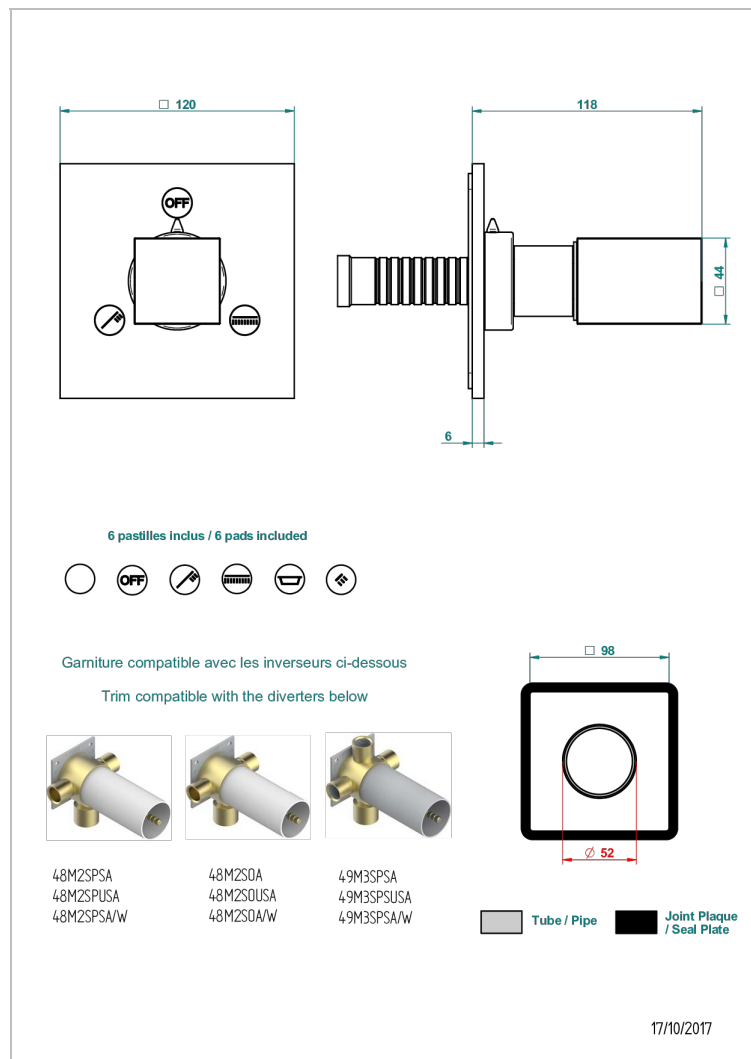

BEYOND CRYSTAL - AZUL CRISTAL

U6K-48M2SB

Trim for wall mounted diverter, 2 ways - ref. 48M2 and 3 ways - ref. 49M3

CARACTERÍSTICAS

- Beyond Crystal - azul cristal
- Trim for wall mounted diverter, 2 ways - ref. 48M2 and 3 ways - ref. 49M3

PRODUCTOS RELACIONADOS

- Ref. G00-48M2SOA Wall mounted 3-way diverter with ceramic cartridge for concealed installation- 1 inlet 3/4" and 2 outlets 1/2" without stop position, without trim
- Ref. G00-48M2SPSA Wall mounted 3-way diverter with ceramic cartridge for concealed installation, 1 inlet 3/4" and 2 outlets 1/2" with stop position, without trim
- Ref. G00-49M3SPSA Wall mounted 4-way diverter with ceramic cartridge for concealed installation- 1 inlet 3/4" and 3 outlets 1/2" with stop position, without trim