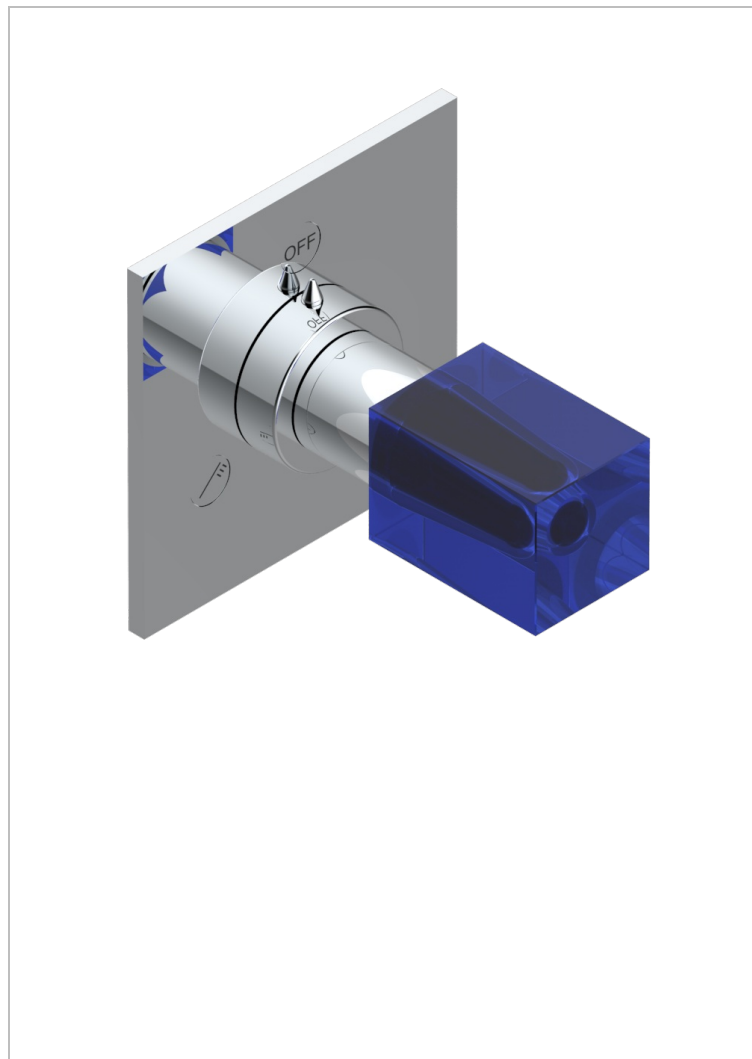

BEYOND CRYSTAL - AZUL CRISTAL

U6K-48M2SB

Trim for wall mounted diverter, 2 ways - ref. 48M2 and 3 ways - ref. 49M3

CARACTERÍSTICAS

- Beyond Crystal - azul cristal
- Trim for wall mounted diverter, 2 ways - ref. 48M2 and 3 ways - ref. 49M3

PRODUCTOS RELACIONADOS

- Ref. G00-48M2SOA Wall mounted 3-way diverter with ceramic cartridge for concealed installation- 1 inlet 3/4" and 2 outlets 1/2" without stop position, without trim
- Ref. G00-48M2SPSA Wall mounted 3-way diverter with ceramic cartridge for concealed installation, 1 inlet 3/4" and 2 outlets 1/2" with stop position, without trim
- Ref. G00-49M3SPSA Wall mounted 4-way diverter with ceramic cartridge for concealed installation- 1 inlet 3/4" and 3 outlets 1/2" with stop position, without trim

ACABADOS DISPONIBLES

Cerámica negra mate - D30
Cromo - A02
Cromo / dorado - G02
Cromo mate - C02
Dorado - F01
Dorado mate - F07

Dorado pálido - F30
Dorado pálido mate (sin barniz) - F31
Níquel viejo - H28
Pvd blush - H62
Pvd blush mate - H60
Pvd color latón - H49