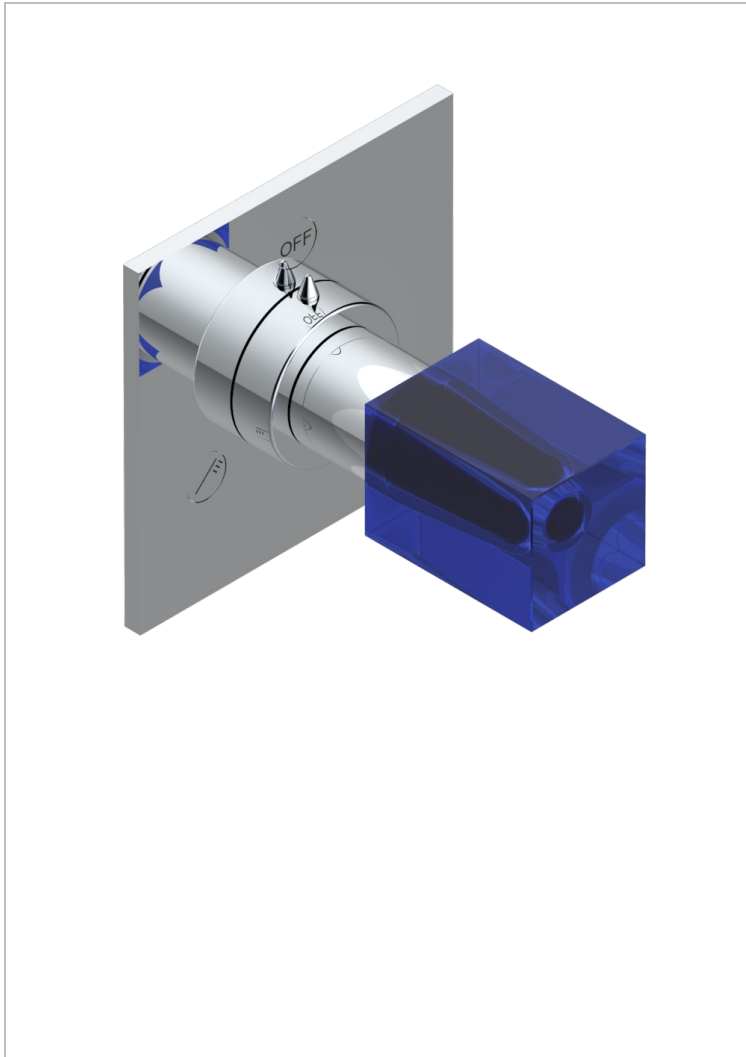

# BEYOND CRYSTAL -BUE CRYSTAL

U6K-48M2SB

Trim for wall mounted diverter, 2 ways - ref. 48M2 and 3 ways - ref. 49M3

## CHARACTERISTIC

- Beyond Crystal -Bue crystal
- Trim for wall mounted diverter, 2 ways - ref. 48M2 and 3 ways - ref. 49M3

## RELATED SKU'S

- Ref. G00-48M2SOA Wall mounted 3-way diverter with ceramic cartridge for concealed installation- 1 inlet 3/4" and 2 outlets 1/2" without stop position, without trim
- Ref. G00-48M2SPSA Wall mounted 3-way diverter with ceramic cartridge for concealed installation, 1 inlet 3/4" and 2 outlets 1/2" with stop position, without trim
- Ref. G00-49M3SPSA Wall mounted 4-way diverter with ceramic cartridge for concealed installation- 1 inlet 3/4" and 3 outlets 1/2" with stop position, without trim