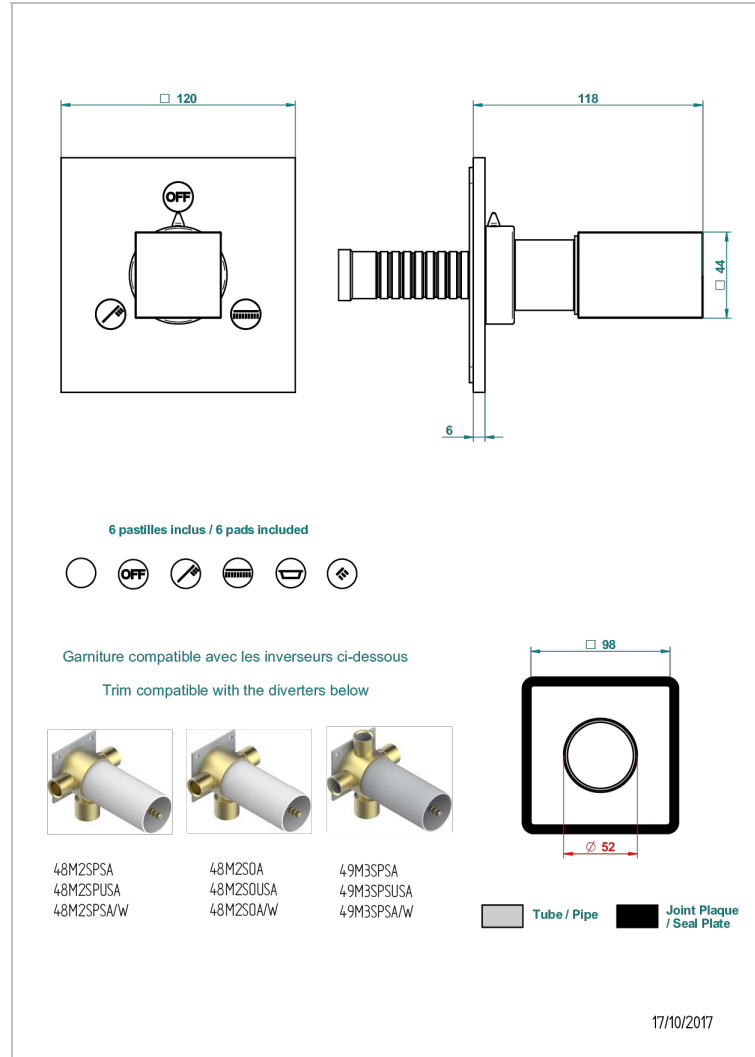

# BEYOND CRYSTAL -BUE CRYSTAL

U6K-48M2SB

Trim for wall mounted diverter, 2 ways - ref. 48M2 and 3 ways - ref. 49M3

## CHARACTERISTIC

- Beyond Crystal -Bue crystal
- Trim for wall mounted diverter, 2 ways - ref. 48M2 and 3 ways - ref. 49M3

## RELATED SKU'S

- Ref. G00-48M2SOA Wall mounted 3-way diverter with ceramic cartridge for concealed installation- 1 inlet 3/4" and 2 outlets 1/2" without stop position, without trim
- Ref. G00-48M2SPSA Wall mounted 3-way diverter with ceramic cartridge for concealed installation, 1 inlet 3/4" and 2 outlets 1/2" with stop position, without trim
- Ref. G00-49M3SPSA Wall mounted 4-way diverter with ceramic cartridge for concealed installation- 1 inlet 3/4" and 3 outlets 1/2" with stop position, without trim