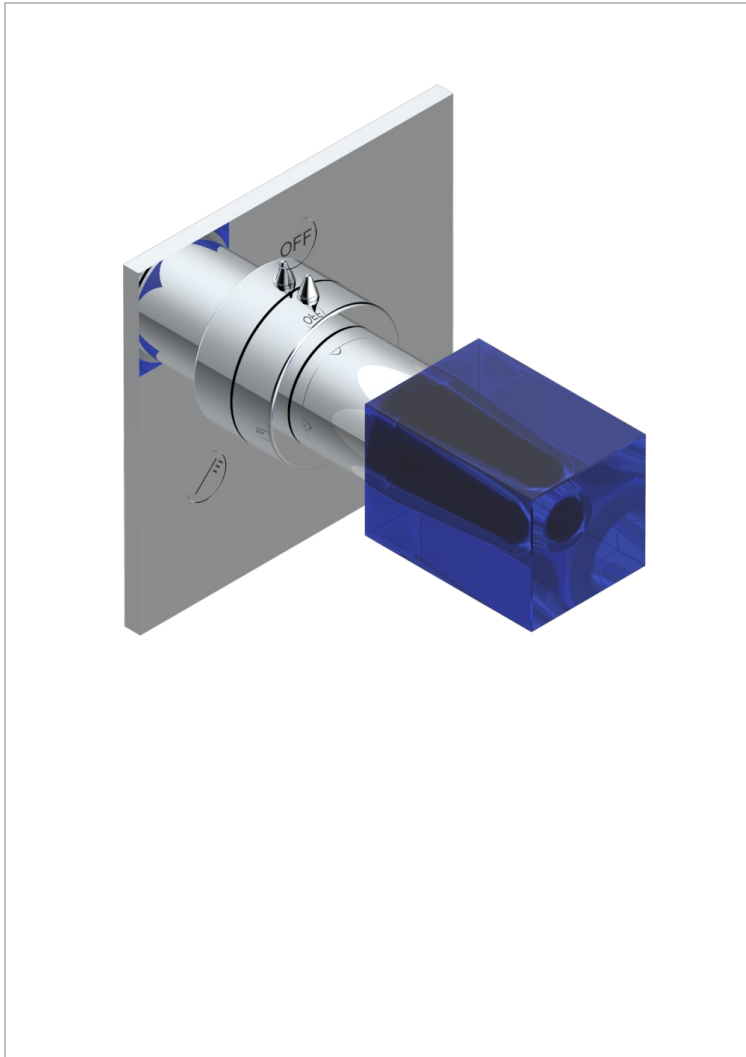

BEYOND CRYSTAL - AZUL CRISTAL

U6K-48M2SB

Trim for wall mounted diverter, 2 ways - ref. 48M2 and 3 ways - ref. 49M3

THG[®]
PARIS

CARACTERÍSTICAS

- Beyond Crystal - azul cristal
- Trim for wall mounted diverter, 2 ways - ref. 48M2 and 3 ways - ref. 49M3

PRODUCTOS RELACIONADOS

- Ref. G00-48M2SOA Wall mounted 3-way diverter with ceramic cartridge for concealed installation- 1 inlet 3/4" and 2 outlets 1/2" without stop position, without trim
- Ref. G00-48M2SPSA Wall mounted 3-way diverter with ceramic cartridge for concealed installation, 1 inlet 3/4" and 2 outlets 1/2" with stop position, without trim
- Ref. G00-49M3SPSA Wall mounted 4-way diverter with ceramic cartridge for concealed installation- 1 inlet 3/4" and 3 outlets 1/2" with stop position, without trim

ACABADOS DISPONIBLES

Cerámica negra mate - D30
Cromo - A02
Cromo / dorado - G02
Cromo mate - C02
Dorado - F01
Dorado mate - F07

Dorado pálido - F30
Dorado pálido mate (sin barniz) - F31
Níquel viejo - H28
Pvd blush - H62
Pvd blush mate - H60
Pvd color latón - H49