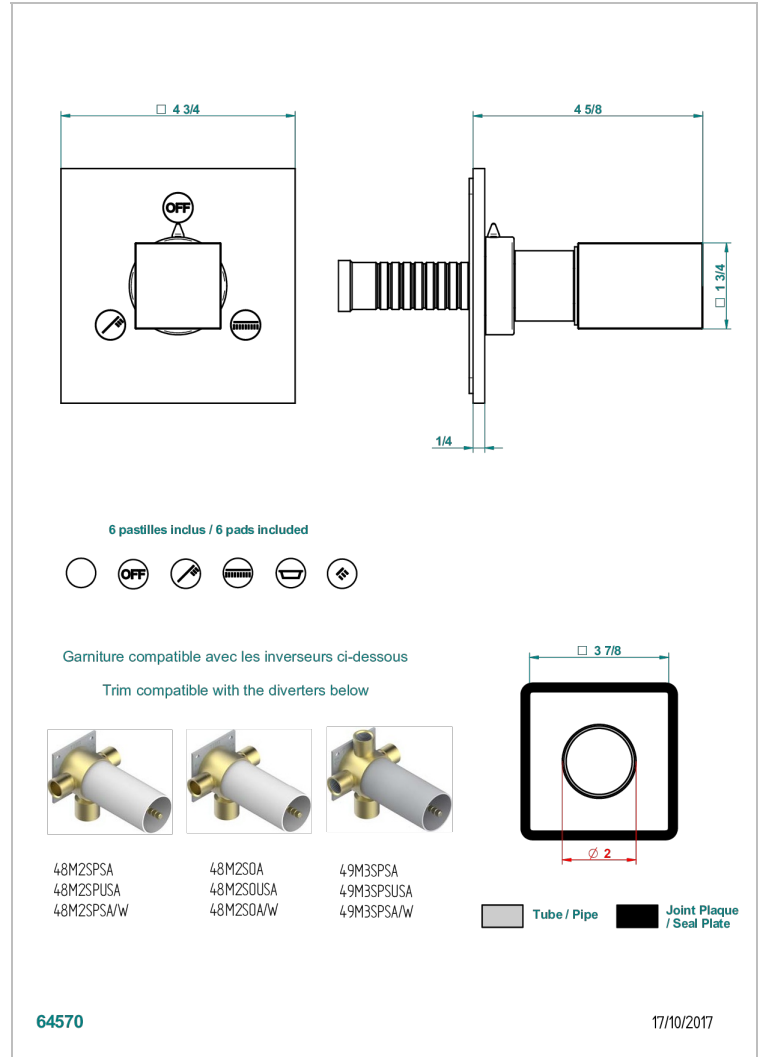

BEYOND CRYSTAL - AZUL CRISTAL

U6K-48M2SB

Trim for wall mounted diverter, 2 ways - ref. 48M2 and 3 ways - ref. 49M3

THG[®]
PARIS

CARACTERÍSTICAS

- Beyond Crystal - azul cristal
- Trim for wall mounted diverter, 2 ways - ref. 48M2 and 3 ways - ref. 49M3

PRODUCTOS RELACIONADOS

- Ref. G00-48M2SOA Wall mounted 3-way diverter with ceramic cartridge for concealed installation- 1 inlet 3/4" and 2 outlets 1/2" without stop position, without trim
- Ref. G00-48M2SPSA Wall mounted 3-way diverter with ceramic cartridge for concealed installation, 1 inlet 3/4" and 2 outlets 1/2" with stop position, without trim
- Ref. G00-49M3SPSA Wall mounted 4-way diverter with ceramic cartridge for concealed installation- 1 inlet 3/4" and 3 outlets 1/2" with stop position, without trim