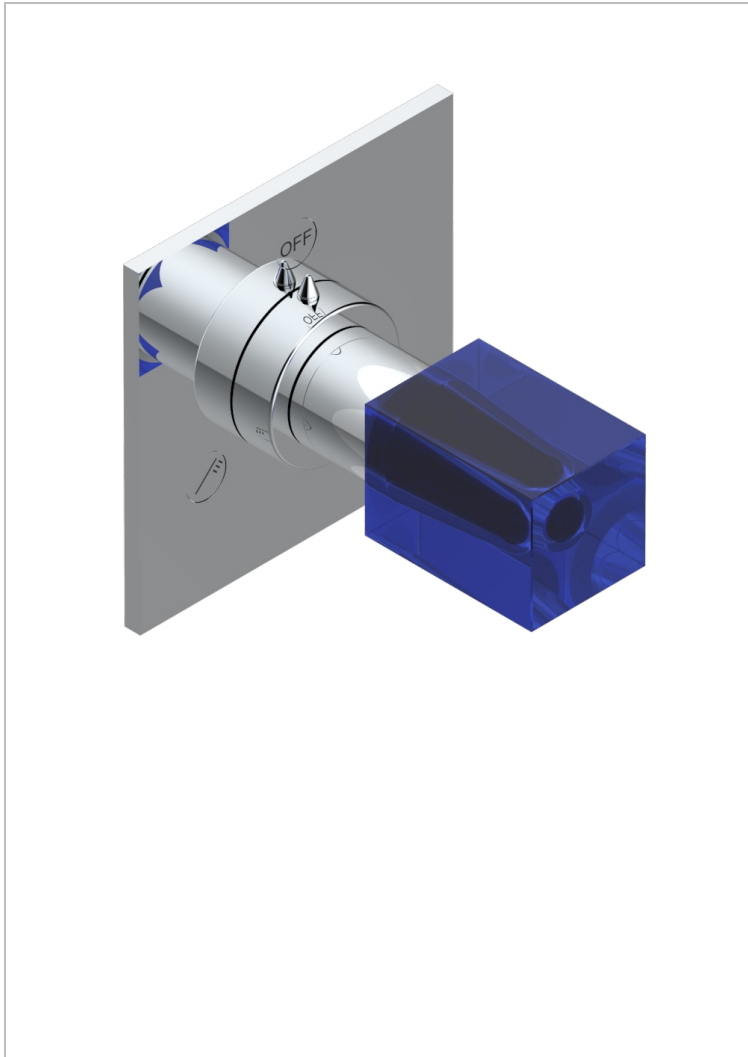

# BEYOND CRYSTAL -BUE CRYSTAL

U6K-48M2SB

Trim for wall mounted diverter, 2 ways - ref. 48M2 and 3 ways - ref. 49M3

## CHARACTERISTIC

- Beyond Crystal -Bue crystal
- Trim for wall mounted diverter, 2 ways - ref. 48M2 and 3 ways - ref. 49M3

## RELATED SKU'S

- Ref. G00-48M2SOA Wall mounted 3-way diverter with ceramic cartridge for concealed installation- 1 inlet 3/4" and 2 outlets 1/2" without stop position, without trim
- Ref. G00-48M2SPSA Wall mounted 3-way diverter with ceramic cartridge for concealed installation, 1 inlet 3/4" and 2 outlets 1/2" with stop position, without trim
- Ref. G00-49M3SPSA Wall mounted 4-way diverter with ceramic cartridge for concealed installation- 1 inlet 3/4" and 3 outlets 1/2" with stop position, without trim