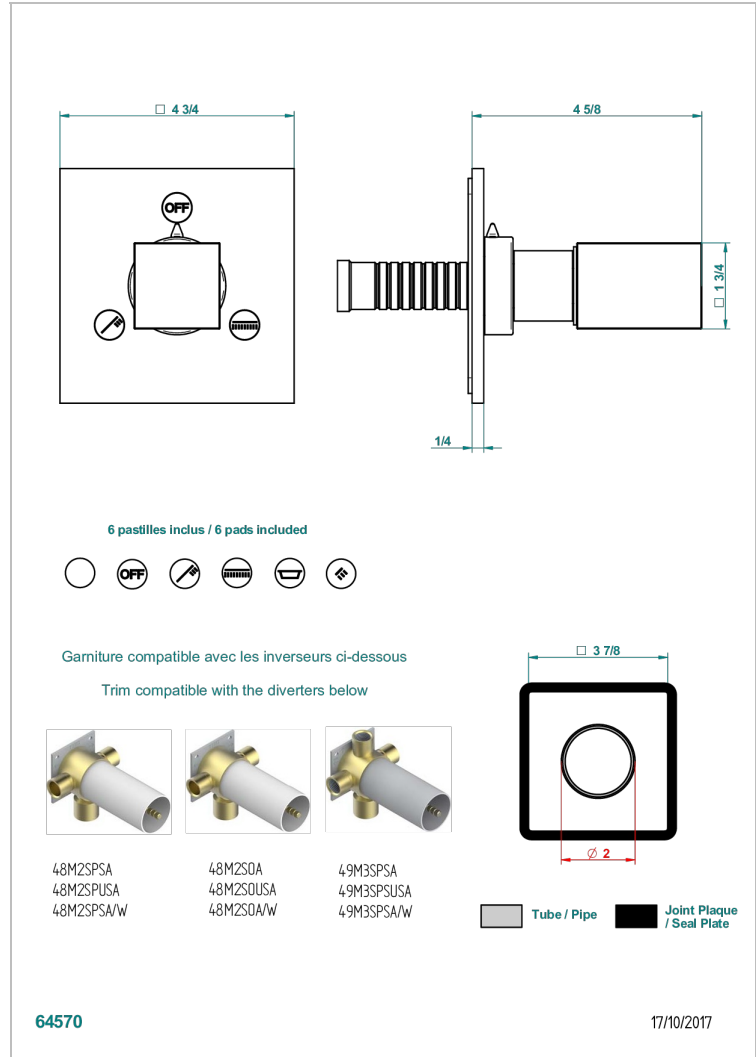

# BEYOND CRYSTAL -BUE CRYSTAL

U6K-48M2SB

Trim for wall mounted diverter, 2 ways - ref. 48M2 and 3 ways - ref. 49M3

## CHARACTERISTIC

- Beyond Crystal -Bue crystal
- Trim for wall mounted diverter, 2 ways - ref. 48M2 and 3 ways - ref. 49M3

## RELATED SKU'S

- Ref. G00-48M2SOA Wall mounted 3-way diverter with ceramic cartridge for concealed installation- 1 inlet 3/4" and 2 outlets 1/2" without stop position, without trim
- Ref. G00-48M2SPSA Wall mounted 3-way diverter with ceramic cartridge for concealed installation, 1 inlet 3/4" and 2 outlets 1/2" with stop position, without trim
- Ref. G00-49M3SPSA Wall mounted 4-way diverter with ceramic cartridge for concealed installation- 1 inlet 3/4" and 3 outlets 1/2" with stop position, without trim