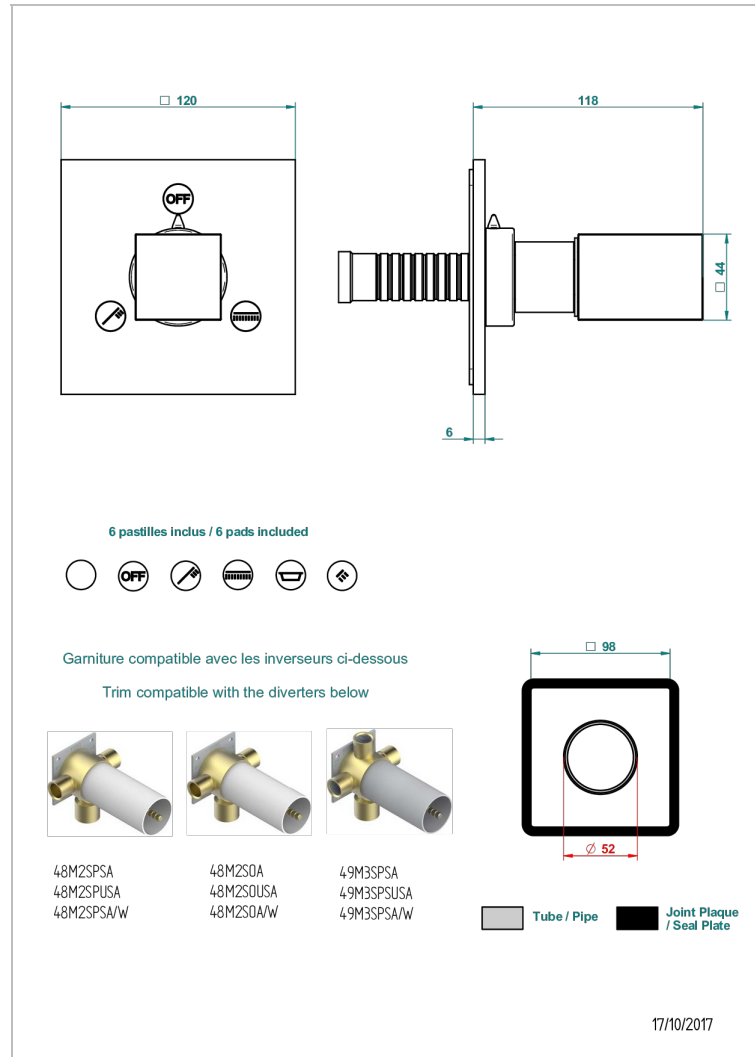

BEYOND CRYSTAL С СИНИМ ХРУСТАЛЕМ

U6K-48M2SB

Trim for wall mounted diverter, 2 ways - ref. 48M2 and 3 ways - ref. 49M3

ХАРАКТЕРИСТИКИ

- Beyond crystal с синим хрусталём
- Trim for wall mounted diverter, 2 ways - ref. 48M2 and 3 ways - ref. 49M3

СВЯЗАННЫЕ ТОВАРНЫЕ ПОЗИЦИИ

- Ref. G00-48M2SOA Wall mounted 3-way diverter with ceramic cartridge for concealed installation- 1 inlet 3/4" and 2 outlets 1/2" without stop position, without trim
- Ref. G00-48M2SPSA Wall mounted 3-way diverter with ceramic cartridge for concealed installation, 1 inlet 3/4" and 2 outlets 1/2" with stop position, without trim
- Ref. G00-49M3SPSA Wall mounted 4-way diverter with ceramic cartridge for concealed installation- 1 inlet 3/4" and 3 outlets 1/2" with stop position, without trim