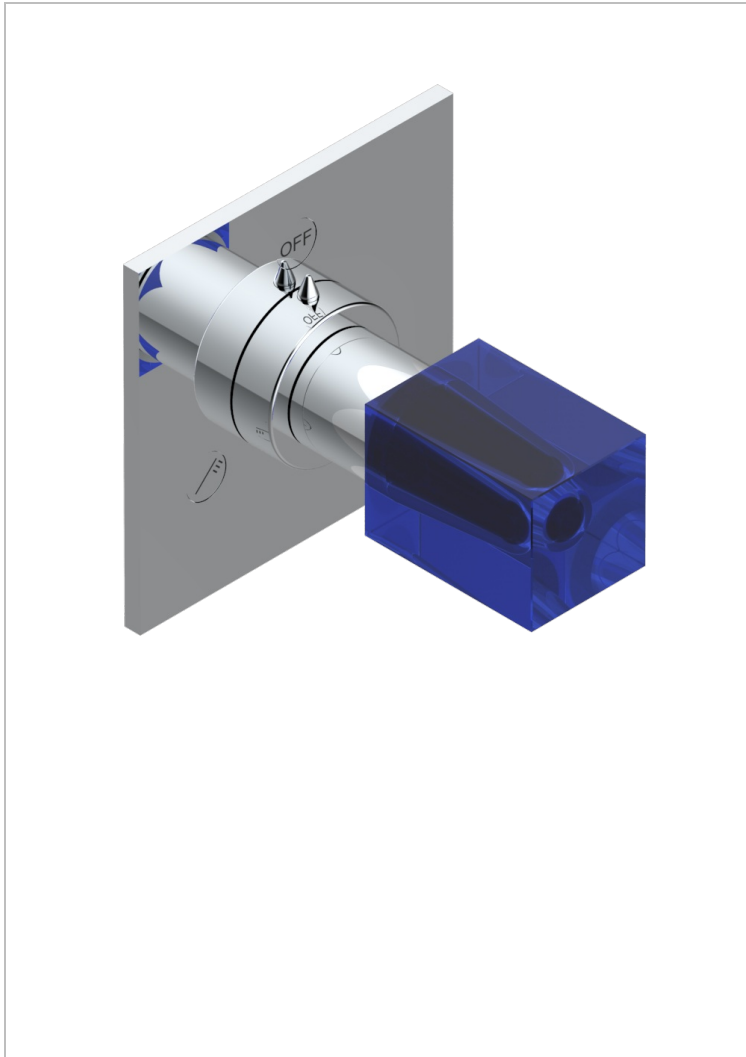

BEYOND CRYSTAL С СИНИМ ХРУСТАЛЕМ

U6K-48M2SB

Trim for wall mounted diverter, 2 ways - ref. 48M2 and 3 ways - ref. 49M3

ХАРАКТЕРИСТИКИ

- Beyond crystal с синим хрусталём
- Trim for wall mounted diverter, 2 ways - ref. 48M2 and 3 ways - ref. 49M3

СВЯЗАННЫЕ ТОВАРНЫЕ ПОЗИЦИИ

- Ref. G00-48M2SOA Wall mounted 3-way diverter with ceramic cartridge for concealed installation- 1 inlet 3/4" and 2 outlets 1/2" without stop position, without trim
- Ref. G00-48M2SPSA Wall mounted 3-way diverter with ceramic cartridge for concealed installation, 1 inlet 3/4" and 2 outlets 1/2" with stop position, without trim
- Ref. G00-49M3SPSA Wall mounted 4-way diverter with ceramic cartridge for concealed installation- 1 inlet 3/4" and 3 outlets 1/2" with stop position, without trim