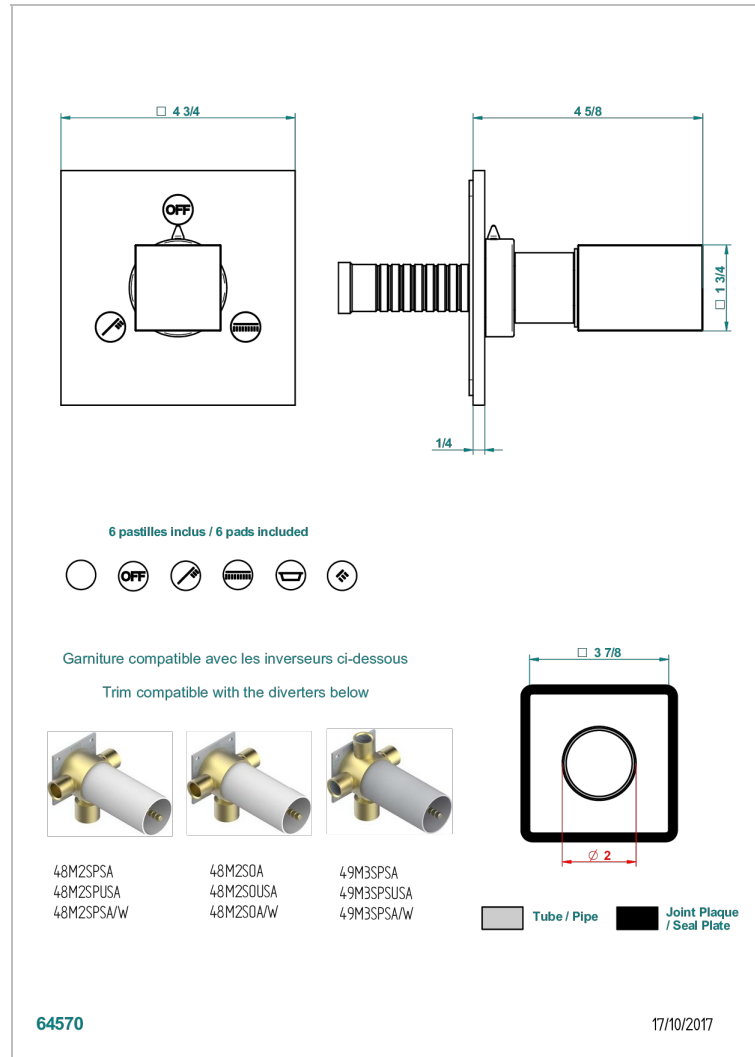

# BEYOND CRYSTAL С СИНИМ ХРУСТАЛЕМ

U6K-48M2SB

Trim for wall mounted diverter, 2 ways - ref. 48M2 and 3 ways - ref. 49M3

THG<sup>®</sup>  
PARIS

## ХАРАКТЕРИСТИКИ

- Beyond crystal с синим хрусталём
- Trim for wall mounted diverter, 2 ways - ref. 48M2 and 3 ways - ref. 49M3

## СВЯЗАННЫЕ ТОВАРНЫЕ ПОЗИЦИИ

- Ref. G00-48M2SOA Wall mounted 3-way diverter with ceramic cartridge for concealed installation- 1 inlet 3/4" and 2 outlets 1/2" without stop position, without trim
- Ref. G00-48M2SPSA Wall mounted 3-way diverter with ceramic cartridge for concealed installation, 1 inlet 3/4" and 2 outlets 1/2" with stop position, without trim
- Ref. G00-49M3SPSA Wall mounted 4-way diverter with ceramic cartridge for concealed installation- 1 inlet 3/4" and 3 outlets 1/2" with stop position, without trim