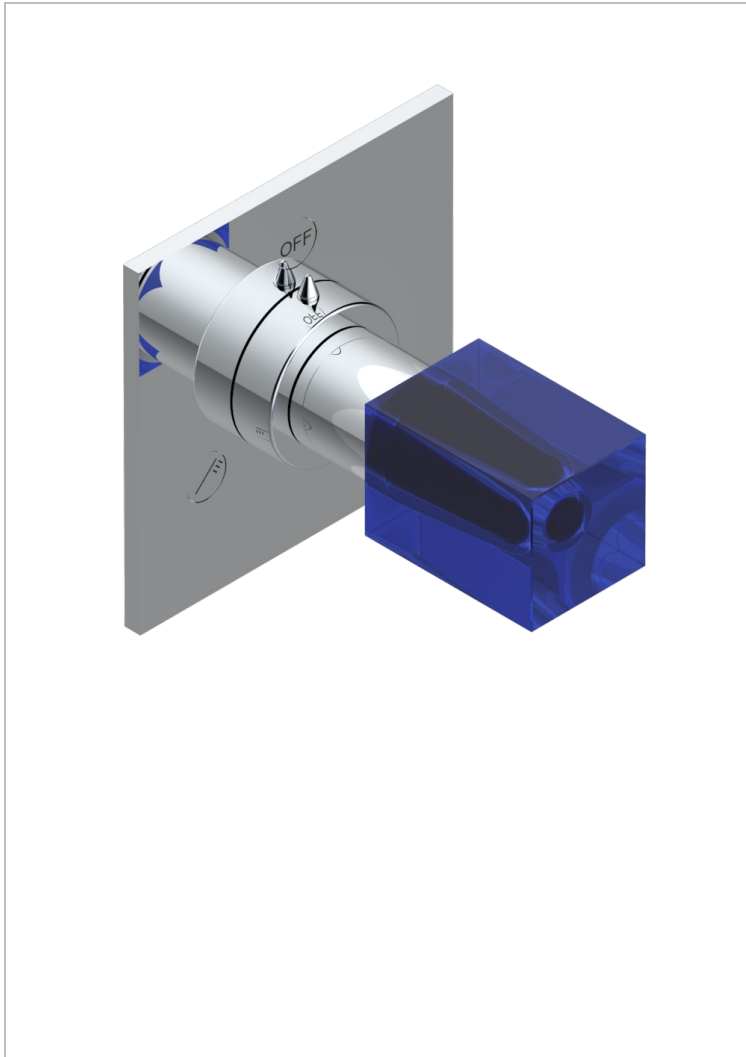

# BEYOND CRYSTAL С СИНИМ ХРУСТАЛЕМ

U6K-48M2SB

Trim for wall mounted diverter, 2 ways - ref. 48M2 and 3 ways - ref. 49M3

THG<sup>®</sup>  
PARIS

## ХАРАКТЕРИСТИКИ

- Beyond crystal с синим хрусталём
- Trim for wall mounted diverter, 2 ways - ref. 48M2 and 3 ways - ref. 49M3

## СВЯЗАННЫЕ ТОВАРНЫЕ ПОЗИЦИИ

- Ref. G00-48M2SOA Wall mounted 3-way diverter with ceramic cartridge for concealed installation- 1 inlet 3/4" and 2 outlets 1/2" without stop position, without trim
- Ref. G00-48M2SPSA Wall mounted 3-way diverter with ceramic cartridge for concealed installation, 1 inlet 3/4" and 2 outlets 1/2" with stop position, without trim
- Ref. G00-49M3SPSA Wall mounted 4-way diverter with ceramic cartridge for concealed installation- 1 inlet 3/4" and 3 outlets 1/2" with stop position, without trim