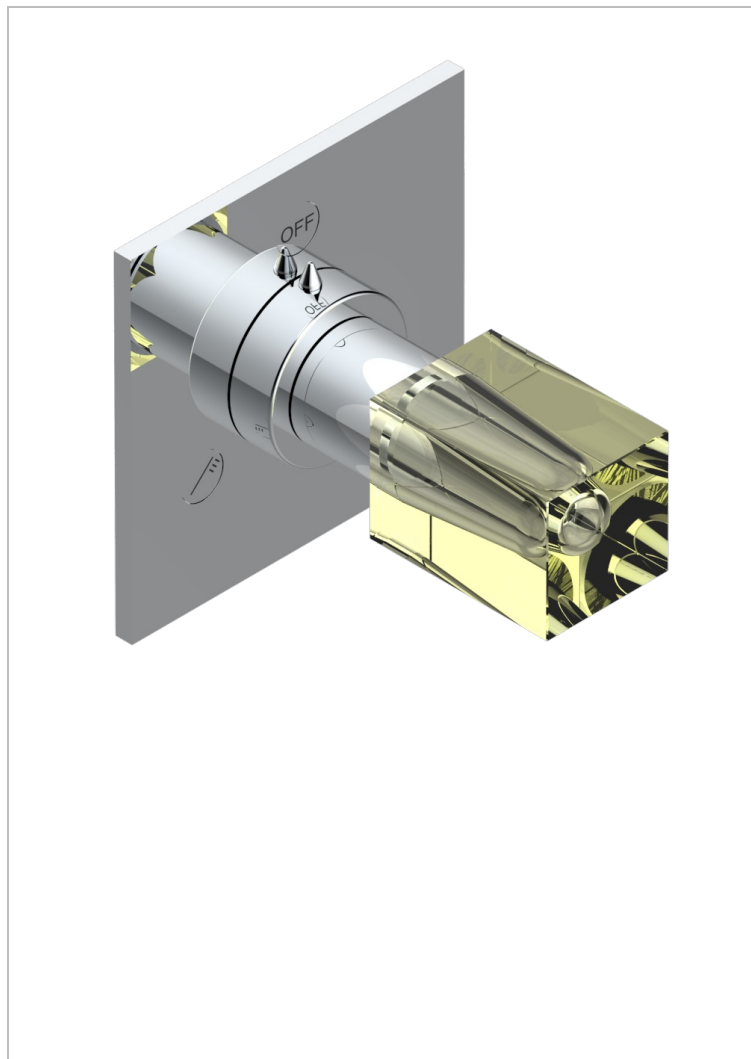

BEYOND CRYSTAL - CHAMPAGNE CRYSTAL

U6J-48M2SB

Trim for wall mounted diverter - 2 ways ref.48M2 & 3 ways ref.49M3

CHARACTERISTIC

- Beyond Crystal - Champagne crystal
- Trim for wall mounted diverter - 2 ways ref.48M2 & 3 ways ref.49M3

RELATED SKU'S

- Ref. G00-48M2SOUSA Wall mounted 3-way diverter with ceramic cartridge for concealed installation- 1 inlet 3/4" and 2 outlets 1/2" without shared ports no stop position - no trim
- Ref. G00-48M2SPSUSA Wall mounted 3-way diverter with ceramic cartridge for concealed installation- 1 inlet 3/4" and 2 outlets 1/2" with positive top, no shared ports - no trim
- Ref. G00-49M3SPSUSA Wall mounted 4-way diverter with ceramic cartridge for concealed installation- 1 inlet 3/4" and 3 outlets 1/2" with positive top, no shared ports - no trim