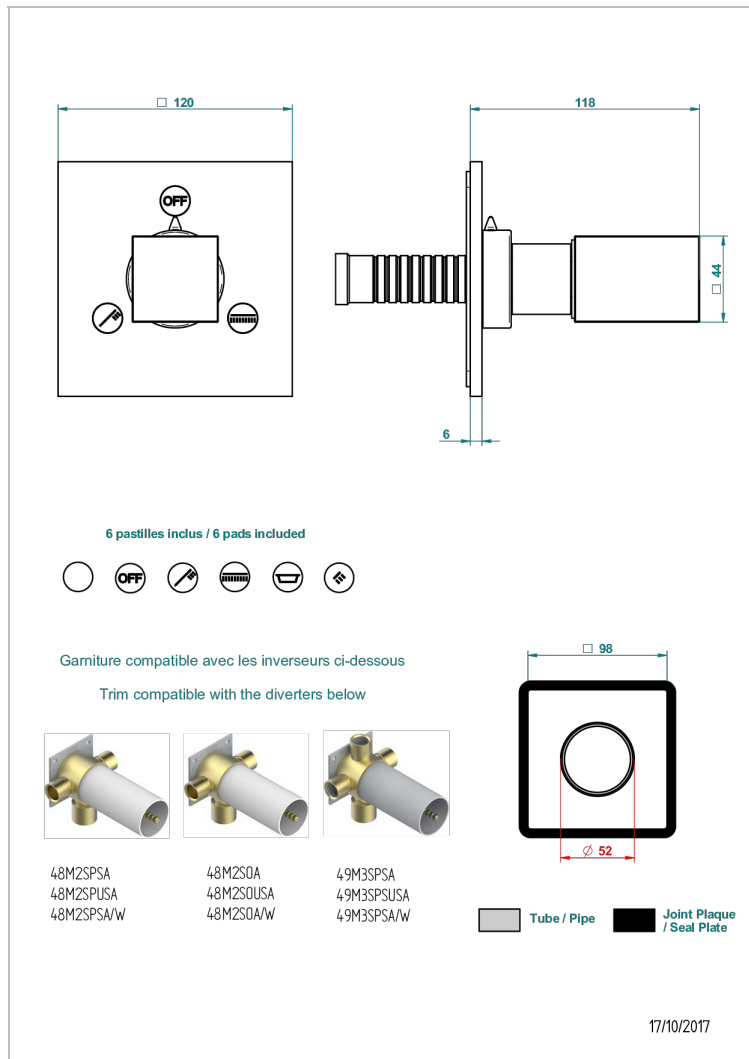

BEYOND CRYSTAL - CHAMPAGNE CRYSTAL

U6J-48M2SB

Trim for wall mounted diverter - 2 ways ref.48M2 & 3 ways ref.49M3

CHARACTERISTIC

- Beyond Crystal - Champagne crystal
- Trim for wall mounted diverter - 2 ways ref.48M2 & 3 ways ref.49M3

RELATED SKU'S

- Ref. G00-48M2SOUSA Wall mounted 3-way diverter with ceramic cartridge for concealed installation- 1 inlet 3/4" and 2 outlets 1/2" without shared ports no stop position - no trim
- Ref. G00-48M2SPSUSA Wall mounted 3-way diverter with ceramic cartridge for concealed installation- 1 inlet 3/4" and 2 outlets 1/2" with positive top, no shared ports - no trim
- Ref. G00-49M3SPSUSA Wall mounted 4-way diverter with ceramic cartridge for concealed installation- 1 inlet 3/4" and 3 outlets 1/2" with positive top, no shared ports - no trim